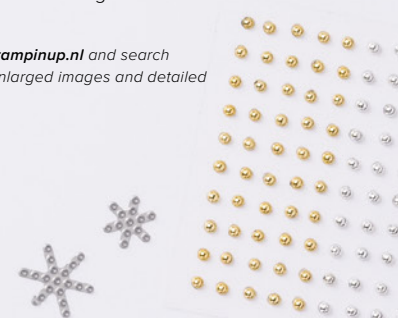

CHERRY COBBLER   EVENING EVERGREEN   SOFT SUCCULENT   VERY VANILLA   BASIC BLACK   GOLD

1. CHRISTMAS LIGHTS BUNDLE
159961 | ~~62,00 €~~ 55,75 € | ~~£49,00~~ £44.00
10% BUNDLED SAVINGS Cling
Christmas Lights Stamp Set
+ Twinkling Lights Dies (p. 73)

2. BRIGHTEST GLOW BUNDLE
159552 | ~~71,00 €~~ 63,75 € | ~~£55,00~~ £49.50
10% BUNDLED SAVINGS Cling • **EN** **FR** **DE**
Brightest Glow Stamp Set
+ Labels Aglow Dies (p. 72)

3. GOLD & VANILLA 3/8" (1 CM) SATIN-EDGED RIBBON • 159555 | 9,75 € | £7.50
10 yards (9.1 m).

4. FESTIVE PEARLS
159963 | 8,50 € | £6.75
200 adhesive-backed pieces in 4 colours. 3 mm.
Cherry Cobbler, Soft Succulent, silver, gold.

5. GLIMMER 12" X 12" (30.5 X 30.5 CM) SPECIALTY PAPER
159537 | 12,25 € | £9.50
6 single-sided sheets: 2 each of 3 colours.
Acid free, lignin free. Evening Evergreen, Very Vanilla, gold.

6. FESTIVE FOILS 12" X 12" (30.5 X 30.5 CM) SPECIALTY DESIGNER SERIES PAPER
159536 | 12,25 € | £9.50
6 single-sided sheets: 2 each of 3 designs*.
Acid free, lignin free. Cherry Cobbler, Soft Succulent, gold.

7. LIGHTS AGLOW 6" X 6" (15.2 X 15.2 CM) SPECIALTY DESIGNER SERIES PAPER
159535 | 19,00 € | £14.00
48 sheets: 4 each of 12 double-sided designs*.
Acid free, lignin free. Includes gold foil.

*Visit stampingup.uk or stampingup.nl and search by item number to see enlarged images and detailed product information.