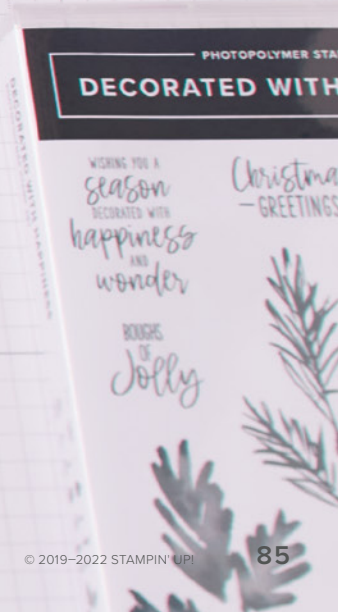

SHARE THE JOY OF CREATIVITY

Help others discover the joy of creative expression as a Stampin' Up! independent demonstrator. You'll gain early access to products, sneak peeks, and friendships that last. Join now and build your Starter Kit by selecting 175 € | £130 of products for only 129 € | £99, plus free shipping and business supplies.

Ask your demonstrator about the benefits of joining today!

CHOOSE YOUR
STARTER
KIT
129 €
£99

STAMPINUP.UK/JOIN OR
STAMPINUP.NL/INSTAPPEN