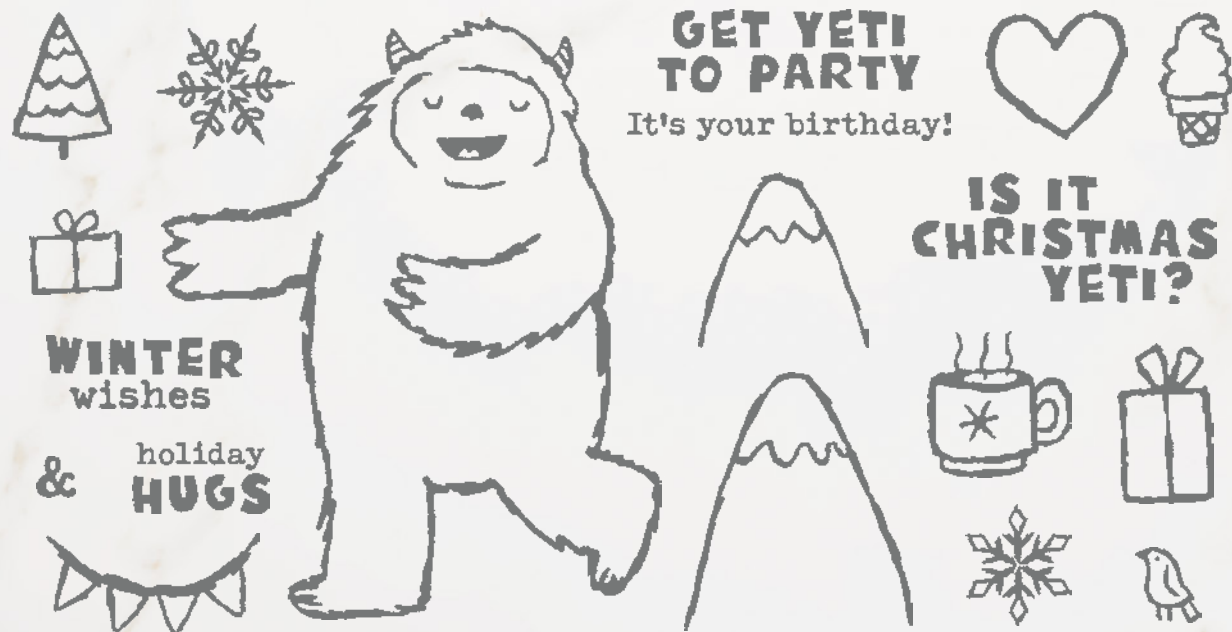

HAPPY
GIFT-WRAPPING SEASON

YOU'VE BEEN GOOD THIS
YEAR - MOSTLY

MERRY MERRY

NORTH POLE MISCHIEF • 159770 | 26,00 € | £20.00
6 cling stamps (suggested clear blocks: a, e, g, h)

YETI TO PARTY • 159826 | 22,00 € | £17.00
 18 photopolymer stamps (suggested clear blocks: a, b, c, e) •