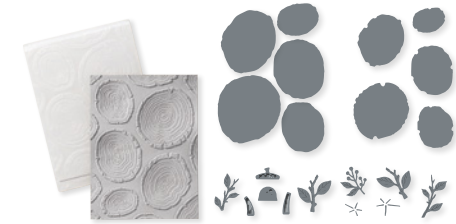

TREE RINGS HYBRID EMBOSSEING FOLDER
159888 | 44,00 € | £34.00
1 embossing folder: 4-1/2" x 6-1/4" (11.4 x 15.9 cm).
16 dies. Largest die: 4-1/4" x 5-1/4" (10.8 x 13.3 cm).

10%
BUNDLED SAVINGS

RINGED WITH NATURE BUNDLE
159889 | ~~72,00 €~~ 64,75 € | ~~£56.00~~ £50.25
Photopolymer • **EN FR DE**
Ringed with Nature Stamp Set (p. 62)
+ Tree Rings Hybrid Embossing Folder