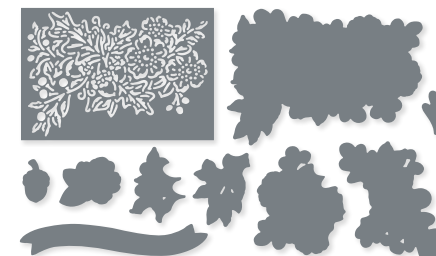

AUTUMN BOUQUET DIES
159837 | 43,00 € | £33.00
7 dies. Largest die: 4-1/4" x 3" (10.8 x 7.6 cm).

10%
BUNDLED SAVINGS

FOND OF AUTUMN BUNDLE
159838 | 71,00 € 63,75 € | £55.00 £49.50
Photopolymer
Fond of Autumn Stamp Set (p. 52) + Autumn Bouquet Dies