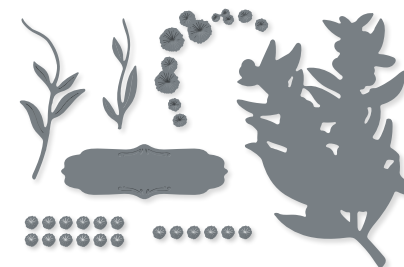

GOLDEN BEAUTY DIES
159864 | 31,00 € | £24.00
7 dies. Largest die: 4" x 3" (10.2 x 7.6 cm).

10%
BUNDLED SAVINGS

BEWITCHING BUNDLE
159857 | 46,00 € 41,25 € | £36.00 £32.25
Cling
Bewitching Stamp Set (p. 57) + Witch Hat Builder Punch

10%
BUNDLED SAVINGS

BRIGHTEST BEAUTY BUNDLE
159865 | 53,00 € 47,50 € | £41.00 £36.75
Photopolymer
Brightest Beauty Stamp Set (p. 60) + Golden Beauty Dies