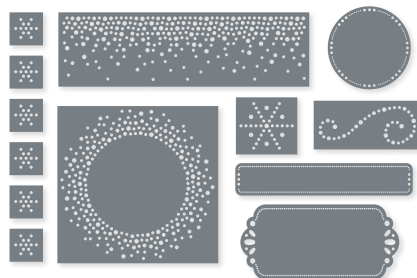

LABELS AGLOW DIES
159551 | 40,00 € | £31.00
13 dies. Largest die: 5" x 3-1/4" (12.7 x 8.3 cm).