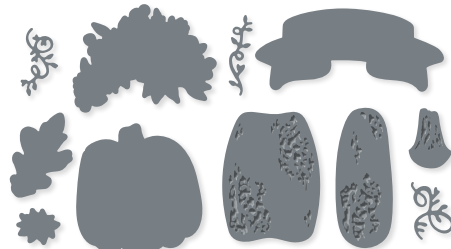

RUSTIC PUMPKIN DIES
159643 | 39,00 € | £30.00
11 dies. Largest die: 3-1/2" x 1-1/4"
(8.9 x 3.2 cm).