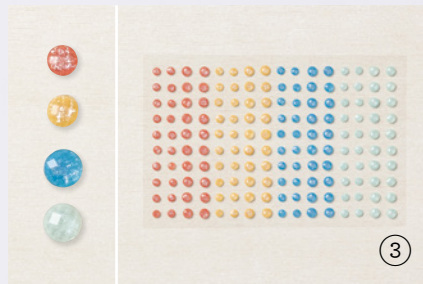

③

2. BALMY BLUE & WHITE 3/8" (1 CM) DOUBLE-STITCHED RIBBON
159629 | 8,50 € | £6.75
5 yards (4.6 m).

3. FINE SPARKLE ADHESIVE-BACKED GEMS
159967 | 9,25 € | £7.00
160 pieces in 4 colours. 4 mm, 5 mm. Calypso Coral, Pale Papaya, Pacific Point, Pool Party.