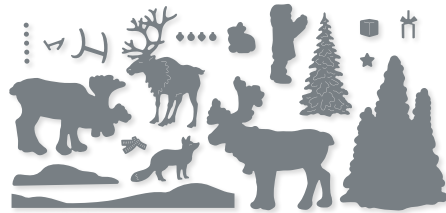

REINDEER DIES
159727 | 40,00 € | £31.00
18 dies. Largest die: 4-1/2" x 1/4"
(11.4 x 0.6 cm).

10%
BUNDLED SAVINGS

REGAL REINDEER BUNDLE
159728 | ~~70,00 €~~ 63,00 € | ~~£54.00~~ £48.50
Cling
Regal Reindeer Stamp Set (p. 14) + Reindeer Dies