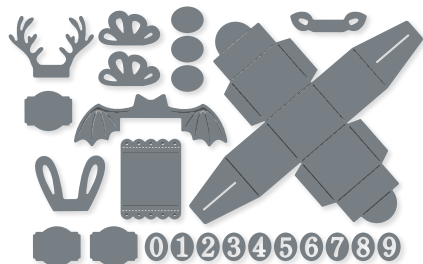

DESIGN A TREAT BOX DIES
159894 | 48,00 € | £37.00
15 dies. Largest die: 6-1/4" x 5"
(15.9 x 12.7 cm).

10%
BUNDLED SAVINGS

DESIGN A TREAT BUNDLE
159895 | 67,00 € 60,25 € | £51.00 £45.75
Photopolymer
Design a Treat Stamp Set (p. 61) + Design a Treat Box Dies