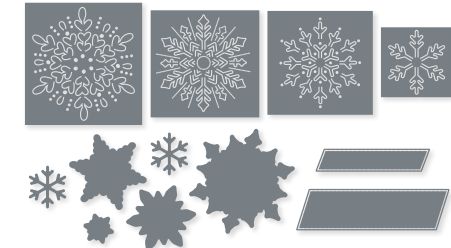

FROSTED FLURRY DIES
159811 | 42,00 € | £32.00
12 dies. Largest die: 3-1/2" x 1"
(8.9 x 2.5 cm).

10%
BUNDLED SAVINGS

HELLO HARVEST BUNDLE
159644 | 67,00 € 60,25 € | £52.00 £46.75
Cling • **EN** **FR** **DE**
Hello Harvest Stamp Set (p. 50) + Rustic Pumpkin Dies

10%
BUNDLED SAVINGS

JOYFUL FLURRY BUNDLE
159812 | 69,00 € 62,00 € | £53.00 £47.50
Cling • **EN** **FR** **DE**
Joyful Flurry Stamp Set (p. 19) + Frosted Flurry Dies