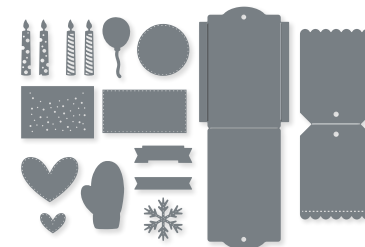

CELEBRATIONS TAG DIES
159866 | 48,00 € | £37.00
14 dies. Largest die: 7-3/4" x 3"
(19.7 x 7.6 cm).

10%
BUNDLED SAVINGS

BRIGHTEST GLOW BUNDLE
159552 | 71,00 € 63,75 € | £55.00 £49.50
Cling •
Brightest Glow Stamp Set (p. 33) + Labels Aglow Dies

10%
BUNDLED SAVINGS

CELEBRATE WITH TAGS BUNDLE
159867 | 76,00 € 68,25 € | £59.00 £53.00
Cling •
Celebrate with Tags Stamp Set (p. 67) + Celebrations Tag Dies