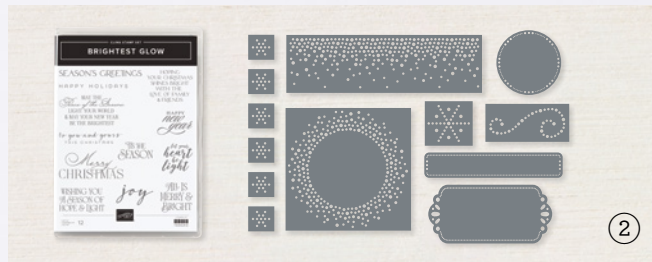

FAMILY & FRIENDS • 159779 | 28,00 € | £22.00
 8 cling stamps (suggested clear blocks: c, d, e, h)

Suite
LIGHTS AGLOW

Suite Collection • 159556 | 181,25 € | £140.75

Cling • **EN** **FR** **DE**

Suite collection includes one of each item listed on the next page.