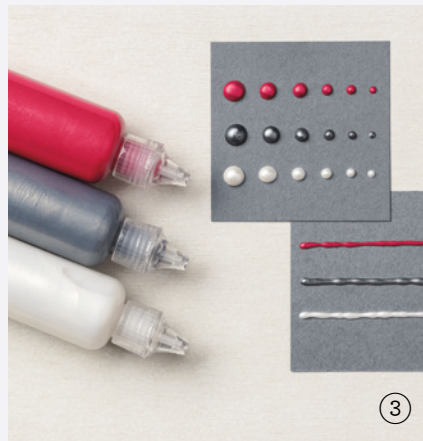

③

1. COTTAGE WREATHS BUNDLE

159659 | 71,00 € 63,75 € | ~~£55.00~~ £49.50

10% BUNDLED SAVINGS Photopolymer • EN FR DE

Cottage Wreaths Stamp Set
+ Country Wreaths Dies (p. 74)

2. SILVER-THREADED TWINE

159662 | 9,75 € | £7.50

10 yards (9.1 m).

3. PEARLIZED ENAMEL EFFECTS BASICS

156310 | 19,00 € | £14.00

3 bottles: 1 oz. (29.5 ml) each of 3 colours.
Black, Real Red, white.

**4. GINGHAM COTTAGE 12" X 12"
(30.5 X 30.5 CM) DESIGNER SERIES PAPER**

159651 | 37,00 € | £28.00

48 sheets: 4 each of 12 double-sided designs*.
Acid free, lignin free.

*Visit stampinup.uk or stampinup.nl and search by item number to see full paper designs.