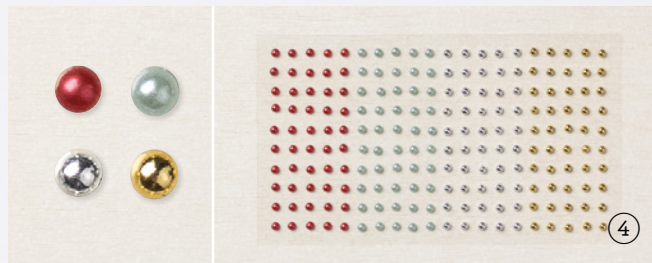

FAMILY & FRIENDS • 159779 | 28,00 € | £22.00
 8 cling stamps (suggested clear blocks: c, d, e, h)

Suite
LIGHTS AGLOW

Suite Collection • 159556 | 181,25 € | £140.75

Cling • **EN** **FR** **DE**

Suite collection includes one of each item listed on the next page.