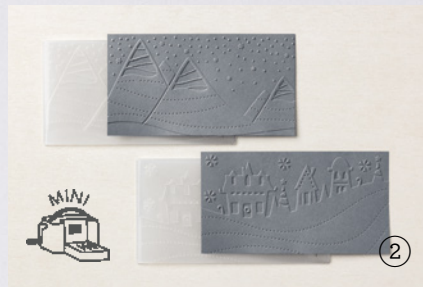

①

②

③

④

⑤

⑥

⑦

1. SANTA'S DELIVERY BUNDLE
159590 | 66,00 € 59,25 € | £51,00 £45,75
10% BUNDLED SAVINGS Photopolymer • **EN** **FR** **DE**
Santa's Delivery Stamp Set
+ Santa's Train Dies (p. 77)

2. CHARMING LANDSCAPES EMBOSSING FOLDERS
159593 | 9,75 € | £7.50
2 folders. 6-1/4" x 3-3/8" (15.9 x 8.6 cm).

3. 3/16" (4.8 MM) IRIDESCENT TRIM
159594 | 9,75 € | £7.50
10 yards (9.1 m). White.

4. ADHESIVE-BACKED STARS
159965 | 9,25 € | £7.00
100 pieces: 50 each of 2 sizes.
7 mm, 10 mm. Iridescent white.

5. SANTA EXPRESS MEMORIES & MORE CARD PACK • 159595 | 14,75 € | £11.25
54 total double-sided cards* in 3" x 4" (7.6 x 10.2 cm) and 4" x 6" (10.2 x 15.2 cm) sizes.
2 sticker sheets, 4 acetate overlays,
2 laser-cut sheets.

6. SANTA EXPRESS MEMORIES & MORE CARDS & ENVELOPES
159596 | 13,50 € | £10.25
20 card bases and 20 envelopes. Folded card size: 4-1/4" x 6-1/4" (10.8 x 15.9 cm).

7. SANTA EXPRESS 12" X 12" (30.5 X 30.5 CM) DESIGNER SERIES PAPER
159582 | 14,75 € | £11.25
12 sheets: 2 each of 6 double-sided designs*.
Acid free, lignin free.

*Visit stampinup.uk or stampinup.nl and search by item number to see enlarged images and detailed product information.