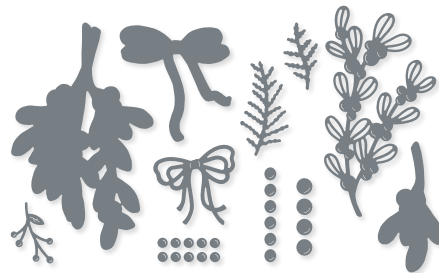

MISTLETOE DIES
159736 | 38,00 € | £29.00
11 dies. Largest die: 4" x 3-3/4"
(10.2 x 9.5 cm).

10%
BUNDLED SAVINGS

MISTLETOE MAGIC BUNDLE
159737 | ~~65,00 €~~ 58,50 € | ~~£50.00~~ £45.00
Cling • **EN** **FR** **DE**
Mistletoe Magic Stamp Set (p. 15) + Mistletoe Dies