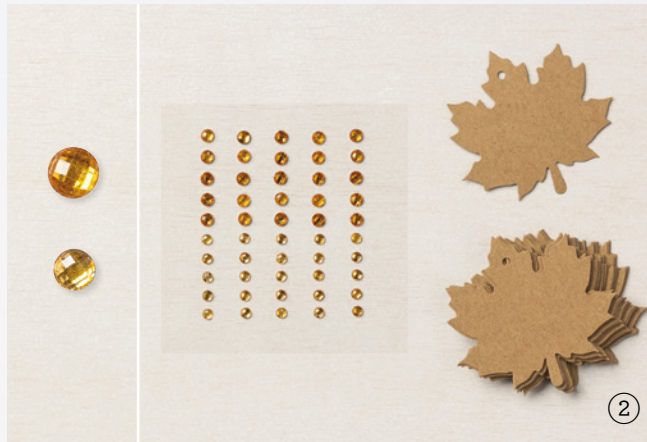

1

2

3

4

5

MERRY MERLOT CAJUN CRAZE CRUSHED CURRY MOSSY MEADOW EARLY ESPRESSO BASIC BLACK

1. HELLO HARVEST BUNDLE
159644 | 67,00 € 60,25 € | £52.00 £46.75
10% BUNDLED SAVINGS Cling • **EN** **FR** **DE**
Hello Harvest Stamp Set
+ Rustic Pumpkin Dies (p. 75)

2. LEAF LABEL & AMBER GEM COMBO PACK
159969 | 9,75 € | £7.50
50 gems: 4 mm, 5 mm. 25 leaves: 2-1/2" x 2-1/2"
(6.4 x 6.4 cm). Amber, kraft.

3. EMBOSsing ADDITIONS TOOL KIT
159971 | 33,00 € | £26.00
Keep projects clean, workspace tidy, and hands at a safe distance while heat embossing. Kit includes Embossing Buddy™, Powder Pal, Crafting Tweezers, and Crafting Brush.

4. BASIC BLACK 12" X 12" (30.5 X 30.5 CM) CARDSTOCK • 124267 | 9,75 € | £7.50
RETURNING FAVE 12 sheets. Acid free, lignin free.

5. RUSTIC HARVEST 12" X 12" (30.5 X 30.5 CM) DESIGNER SERIES PAPER
159633 | 14,75 € | £11.25
12 sheets: 2 each of 6 double-sided designs*. Acid free, lignin free.

*Visit stampinup.uk or stampinup.nl and search by item number to see enlarged images and detailed product information.