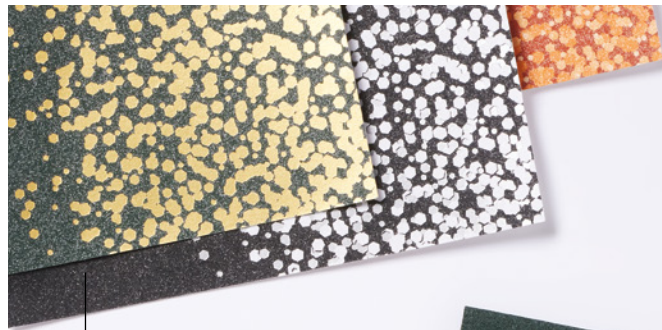

HOPE & PEACE • 159773 | 28,00 € | £22.00
9 cling stamps (suggested clear blocks: a, c, h)

METALLIC & SHIMMER
6" X 6" (15.2 X 15.2 CM)
SPECIALTY PAPER
159909 | 6,25 € | £4.75

12 single-sided sheets: 4 each of 3 colour combinations*.
 Acid free, lignin free.
 Evening Evergreen/gold foil,
 Basic Black/silver foil,
 Cajun Craze/Pumpkin Pie.