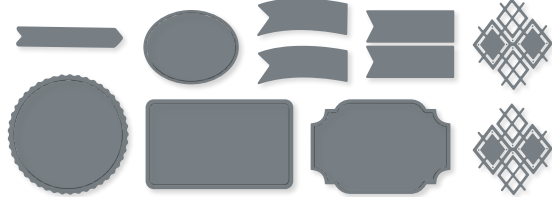

N ALL THAT • 159078 | 34,00 € | £27.00
10 dies. Largest die: 2-1/2" x 1-1/2" (6.4 x 3.8 cm).

10%
BUNDLED SAVINGS

N HE'S ALL THAT BUNDLE
159079 | ~~61,00 €~~ + ~~£48,00~~ 54,75 € | £43.00
Cling • **EN** **FR** **DE**
He's All That Stamp Set (p. 79)
+ All That Dies