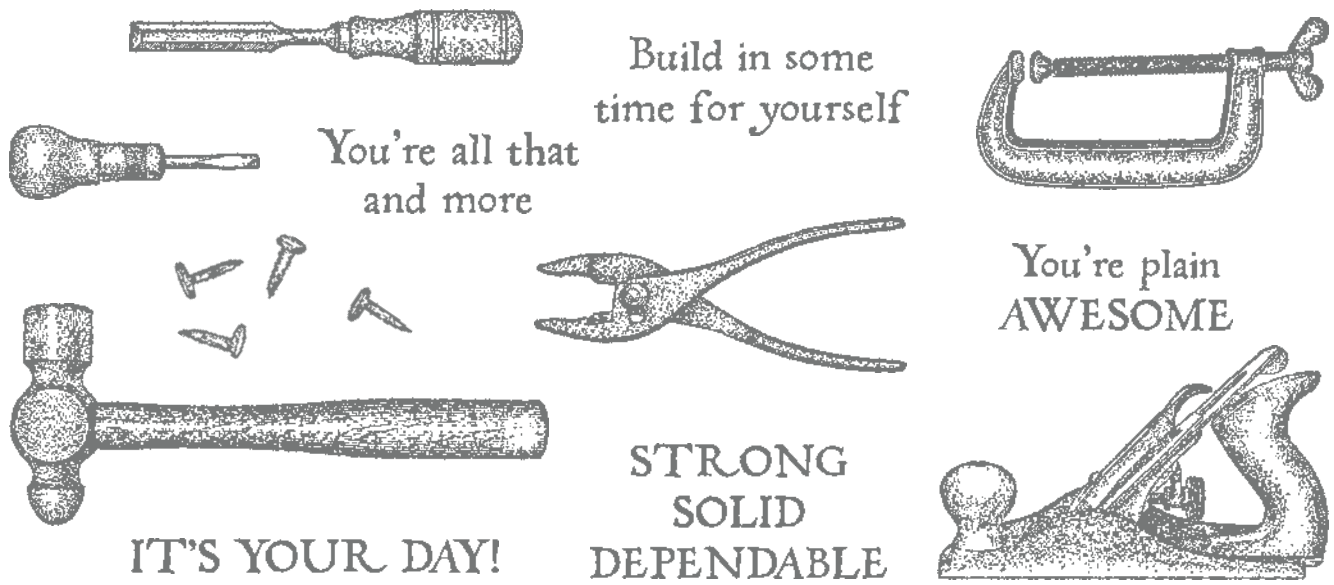

N VINTAGE TOOLS • 159098 | 27,00 € | £21.00

12 cling stamps (suggested clear blocks: b, c, h)