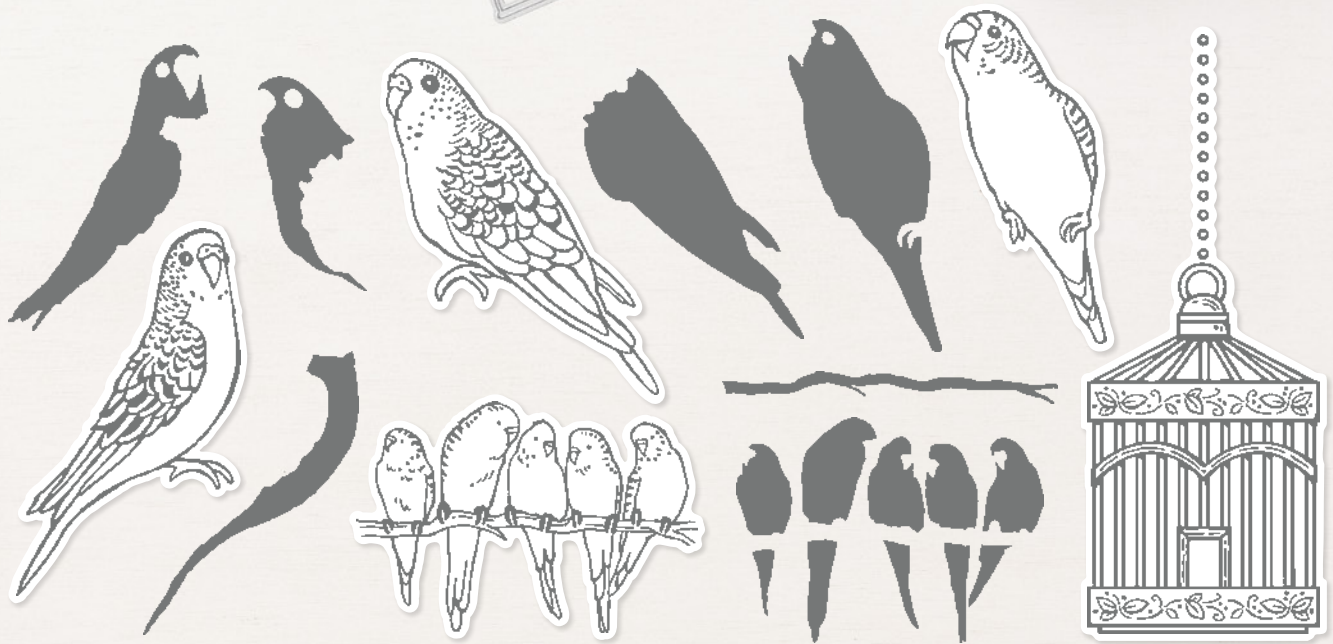

[P. 140]
EMBOSSED TREAT BAGS
159251 | 9,25 € | £7.00