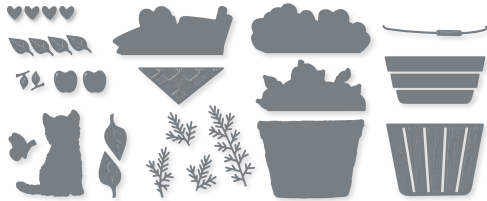

N FULL BASKET • 158679 | 42,00 € | £32.00
20 dies. Largest die: 2-1/2" x 1-3/4" (6.4 x 4.4 cm).

10%
BUNDLED SAVINGS

N CHEERFUL BASKET BUNDLE
158680 | ~~65,00 €~~ + ~~£50,00~~ 58,50 € | £45.00
Photopolymer • **EN DE**
Cheerful Basket Stamp Set (p. 35)
+ Full Basket Dies