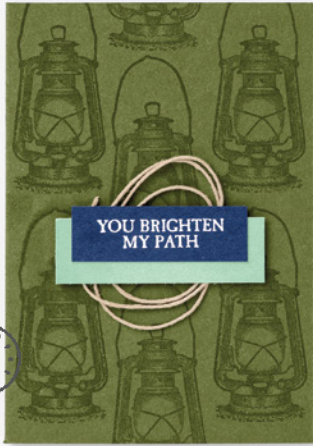

[P. 176]
 LET'S CELEBRATE
 EMBOSSING FOLDERS
 159111 | 9,75 € | £7.50

SENDING birthday WISHES YOU mean so much TO ME FOR ALL THE Great THINGS YOU DO

TO A Great GUY

A NOTE OF thanks

WILDLIFE WONDER • 157923 | 30,00 € | £23.00
 10 cling stamps (suggested clear blocks: b, c, d, e) • [EN] [FR] [DE]