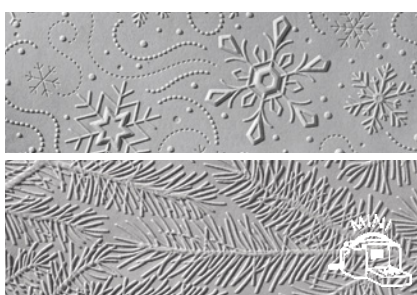

WINTRY 3D
155433 | 12,25 € | £9.50
2 folders • 6-1/4" x 3-3/8" (15.9 x 8.6 cm)