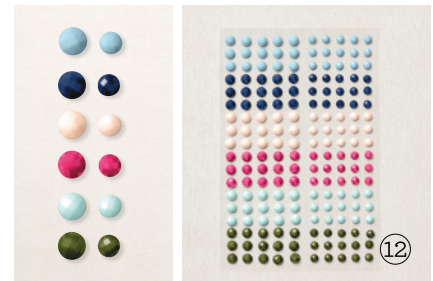

N 1. SPRIG TRINKETS
159188 | 11,00 € | £8.50
20 silver pieces. 1-1/2" x 3/4" (3.8 x 2 cm).

N 2. FLOWERS TRINKETS
159191 | 11,00 € | £8.50
90 adhesive-backed pieces in 3 colours.
6 mm. Brass, champagne, silver.

3. BRUSHED BRASS BUTTERFLIES • 158136 | 12,25 € | £9.50
80 adhesive-backed pieces. 5 mm, 7 mm.

N 4. 2021-2023 IN COLOR™ OPAL ROUNDS • 159185 | 10,50 € | £8.00
100 adhesive-backed pieces in 5 colours. 4 mm, 5 mm. Pale Papaya, Fresh Freesia, Polished Pink, Soft Succulent, Evening Evergreen.

5. RED RHINESTONE BASIC JEWELS
146924 | 8,50 € | £6.75
220 adhesive-backed pieces. 3 mm.

6. RHINESTONE BASIC JEWELS
144220 | 7,50 € | £5.75
140 adhesive-backed pieces.
3 mm, 4 mm, 5 mm.

7. IRIDESCENT RHINESTONE BASIC JEWELS • 158130 | 9,25 € | £7.00
200 adhesive-backed pieces.
4 mm, 5 mm, 6 mm.

8. CHAMPAGNE RHINESTONE BASIC JEWELS • 151193 | 7,50 € | £5.75
140 adhesive-backed pieces.
3 mm, 4 mm, 5 mm.

9. PEARL BASIC JEWELS
144219 | 7,50 € | £5.75
140 adhesive-backed pieces.
3 mm, 4 mm, 5 mm.

10. OPAL ROUNDS
154289 | 9,25 € | £7.00
100 adhesive-backed pieces. 5 mm, 6 mm.

11. ELEGANT FACETED GEMS
152464 | 9,25 € | £7.00
90 adhesive-backed pieces in 3 colours. 4 mm, 5 mm. Clear, Petal Pink, pearlescent white.

N 12. SOLID FACETED GEMS
159189 | 9,75 € | £7.50
180 matte adhesive-backed dots in 6 colours.
4 mm, 5 mm. Balmy Blue, Night of Navy, Petal Pink, Melon Mambo, Pool Party, Mossy Meadow.