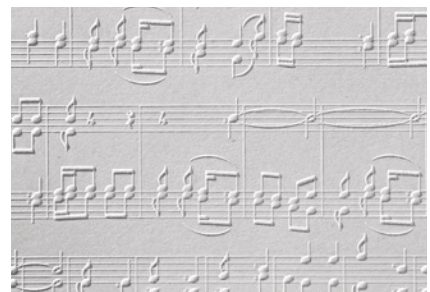

LET'S CELEBRATE
159111 | 9,75 € | £7.50
2 folders • 6-1/4" x 3-3/8" (15.9 x 8.6 cm)

MERRY MELODY 3D
156392 | 12,25 € | £9.50
6" x 6-1/4" (15.2 x 15.9 cm)

N PAINTED POSIES 3D
159175 | 12,25 € | £9.50
6" x 6-1/4" (15.2 x 15.9 cm)