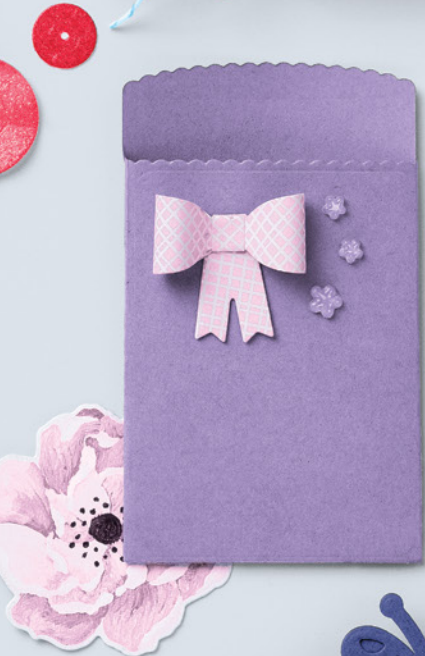

©STAMPIN' UP!

A
ONE OF A KIND
CREATION

©STAMPIN' UP!

N LIMITED EDITION • 158754 | 23,00 € | £18.00

8 cling stamps (suggested clear blocks: b, c, g) • **EN** **FR** **DE**

DAZZLING DISPLAY

From vivid ink and shimmering paper to fanciful ribbon and colourful sequins, we have all the dazzling delights! The best part—our accessories come in a brilliant array of coordinating colours that will take your breath away.