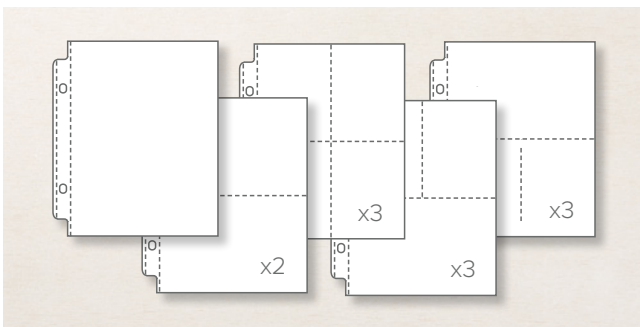

BASIC BLACK 6" X 8" (15.2 X 20.3 CM) ALBUM
144203 | 12,75 € | £10.00

Heavyweight cover. 8-3/8" x 8-11/16" x 2-1/16" (21.3 x 22.1 x 5.2 cm) ring binder. Use with Variety Pack 6" x 8" (15.2 x 20.3 cm) Photo Pocket Pages (sold separately).