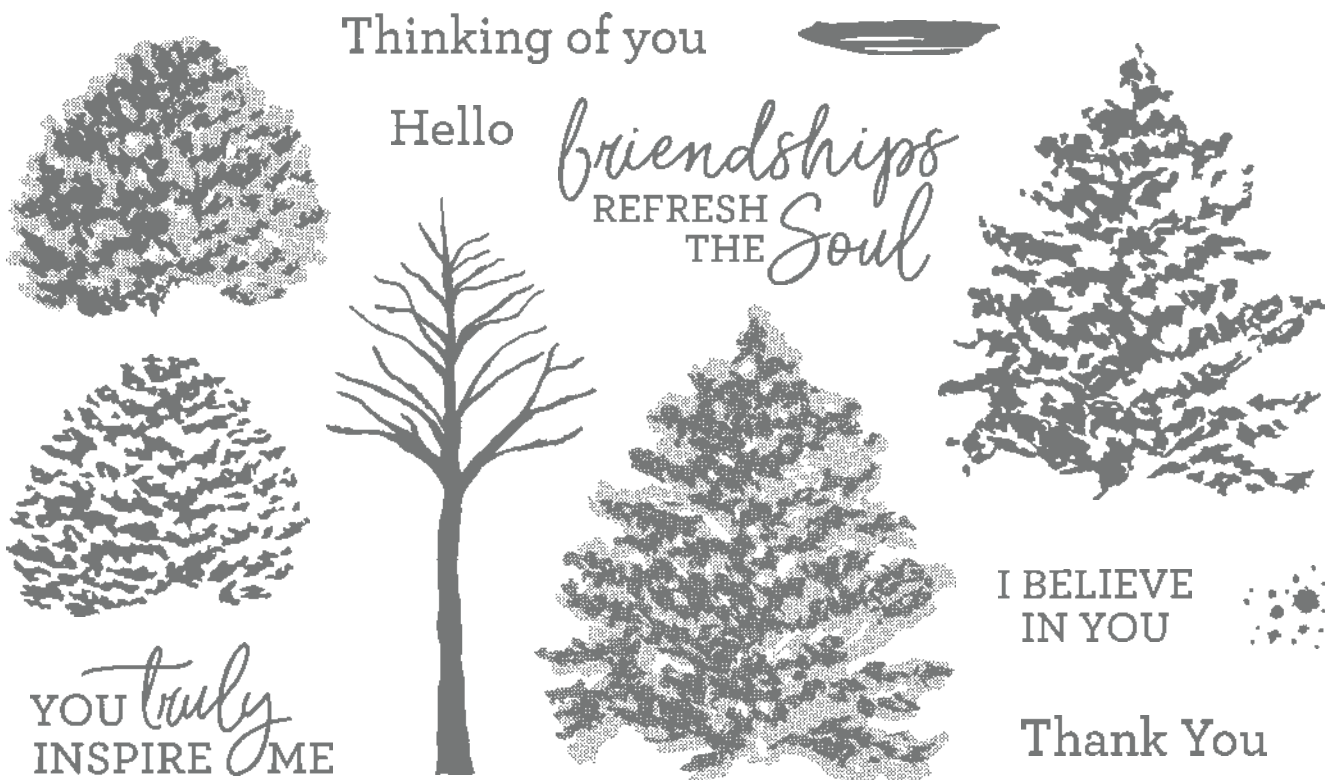

10%
 BUNDLED SAVINGS

+

N PRETTY BIRDS BUNDLE

158847 | 62,00 € + £48.00 55,75 € | £43.00

Photopolymer • Pretty Birds Stamp Set + Birdhouse Dies (p. 166)

Make things stick with adhesives. You'll find glues, tapes, and more on p. 127.