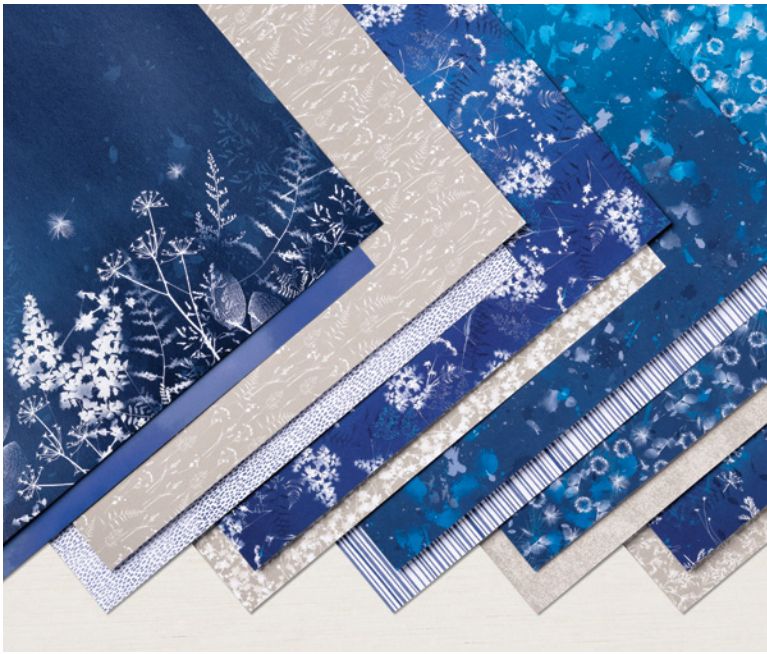

PACIFIC POINT

NIGHT OF NAVY