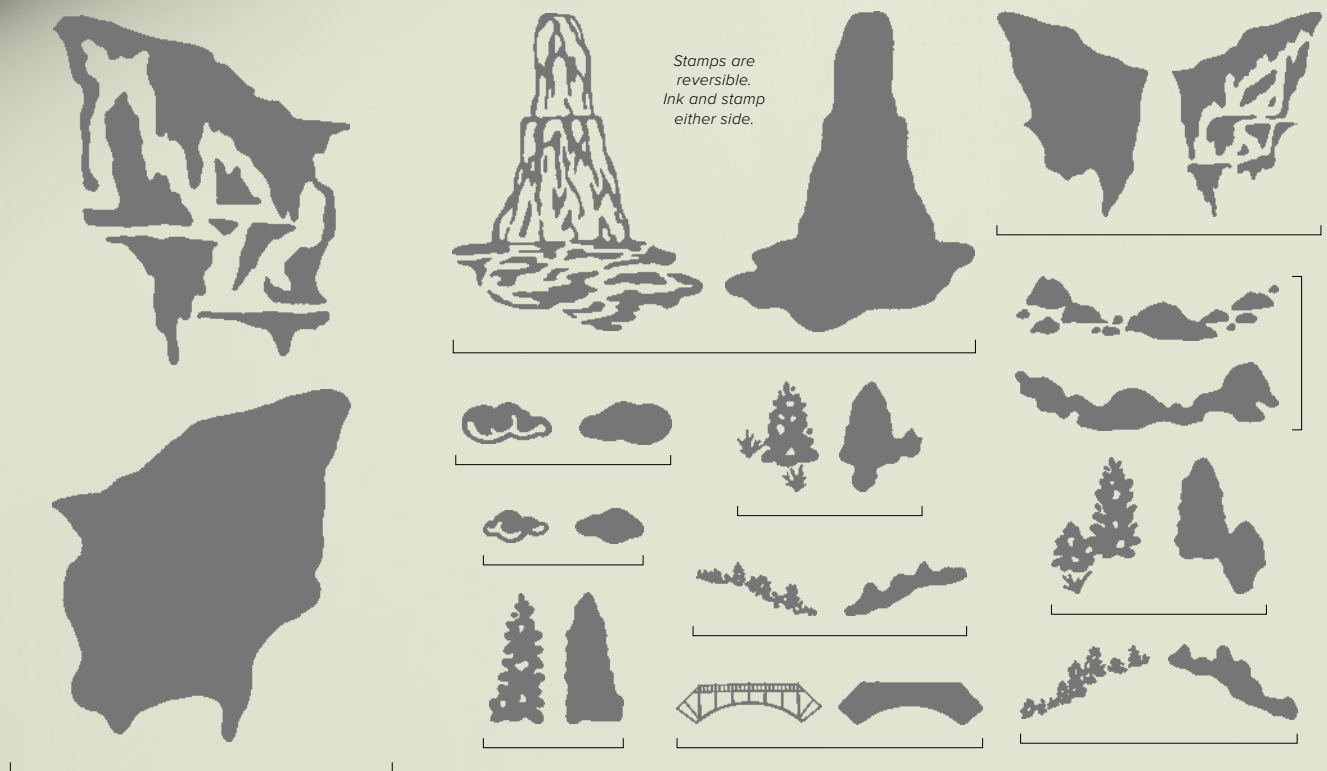

DOUBLE TAKE

Make your paper-crafting projects twice as nice with our Reversibles stamps—specialised photopolymer stamps you can stamp using both sides!

ARTWORK SHOWN AT 100%

ARTWORK SHOWN AT 50%*

N WATERFALL CANYON • 158927 | 27,00 € | £21.00
 12 photopolymer stamps (suggested clear blocks: a, b, c, e, h)