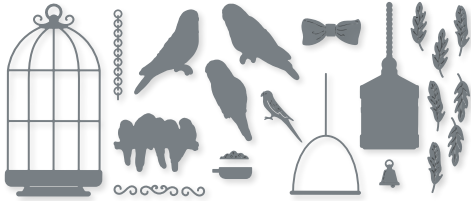

N BIRDHOUSE • 158846 | 40,00 € | £31.00
21 dies. Largest die: 2" x 4-1/4" (5.1 x 10.8 cm).

10%
BUNDLED SAVINGS

N PRETTY BIRDS BUNDLE
158847 | ~~62,00 €~~ + ~~£48,00~~ 55,75 € | £43.00
Photopolymer
Pretty Birds Stamp Set (p. 103)
+ Birdhouse Dies