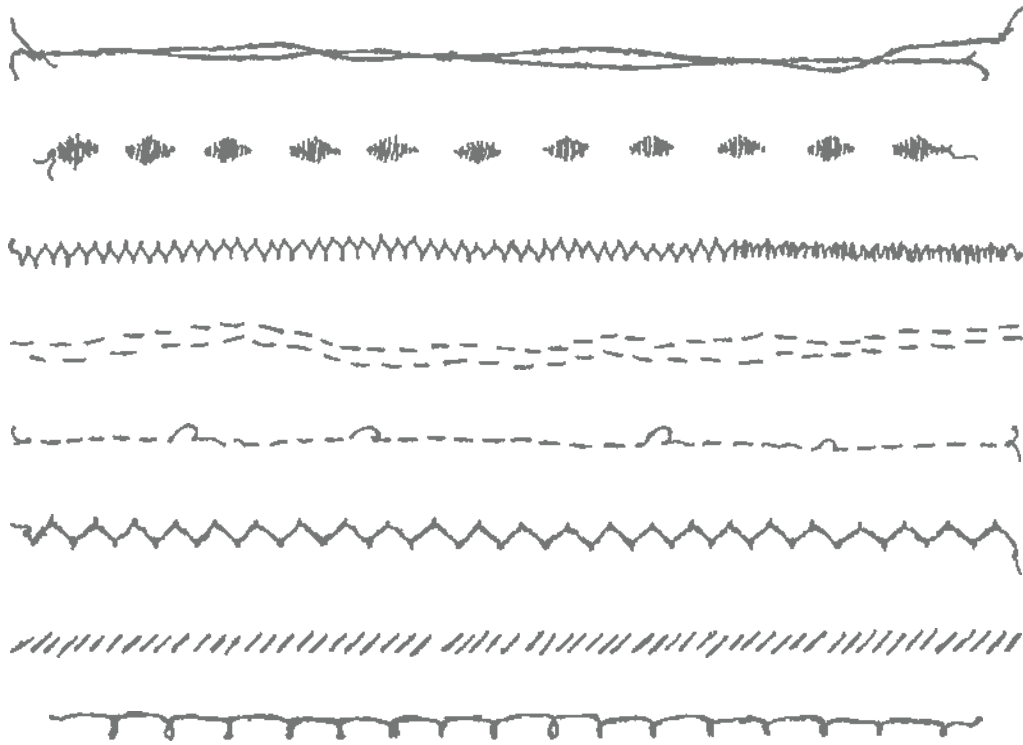

STITCHERY • 155074 | 26,00 € | £20.00
8 cling stamps (suggested clear block: i)