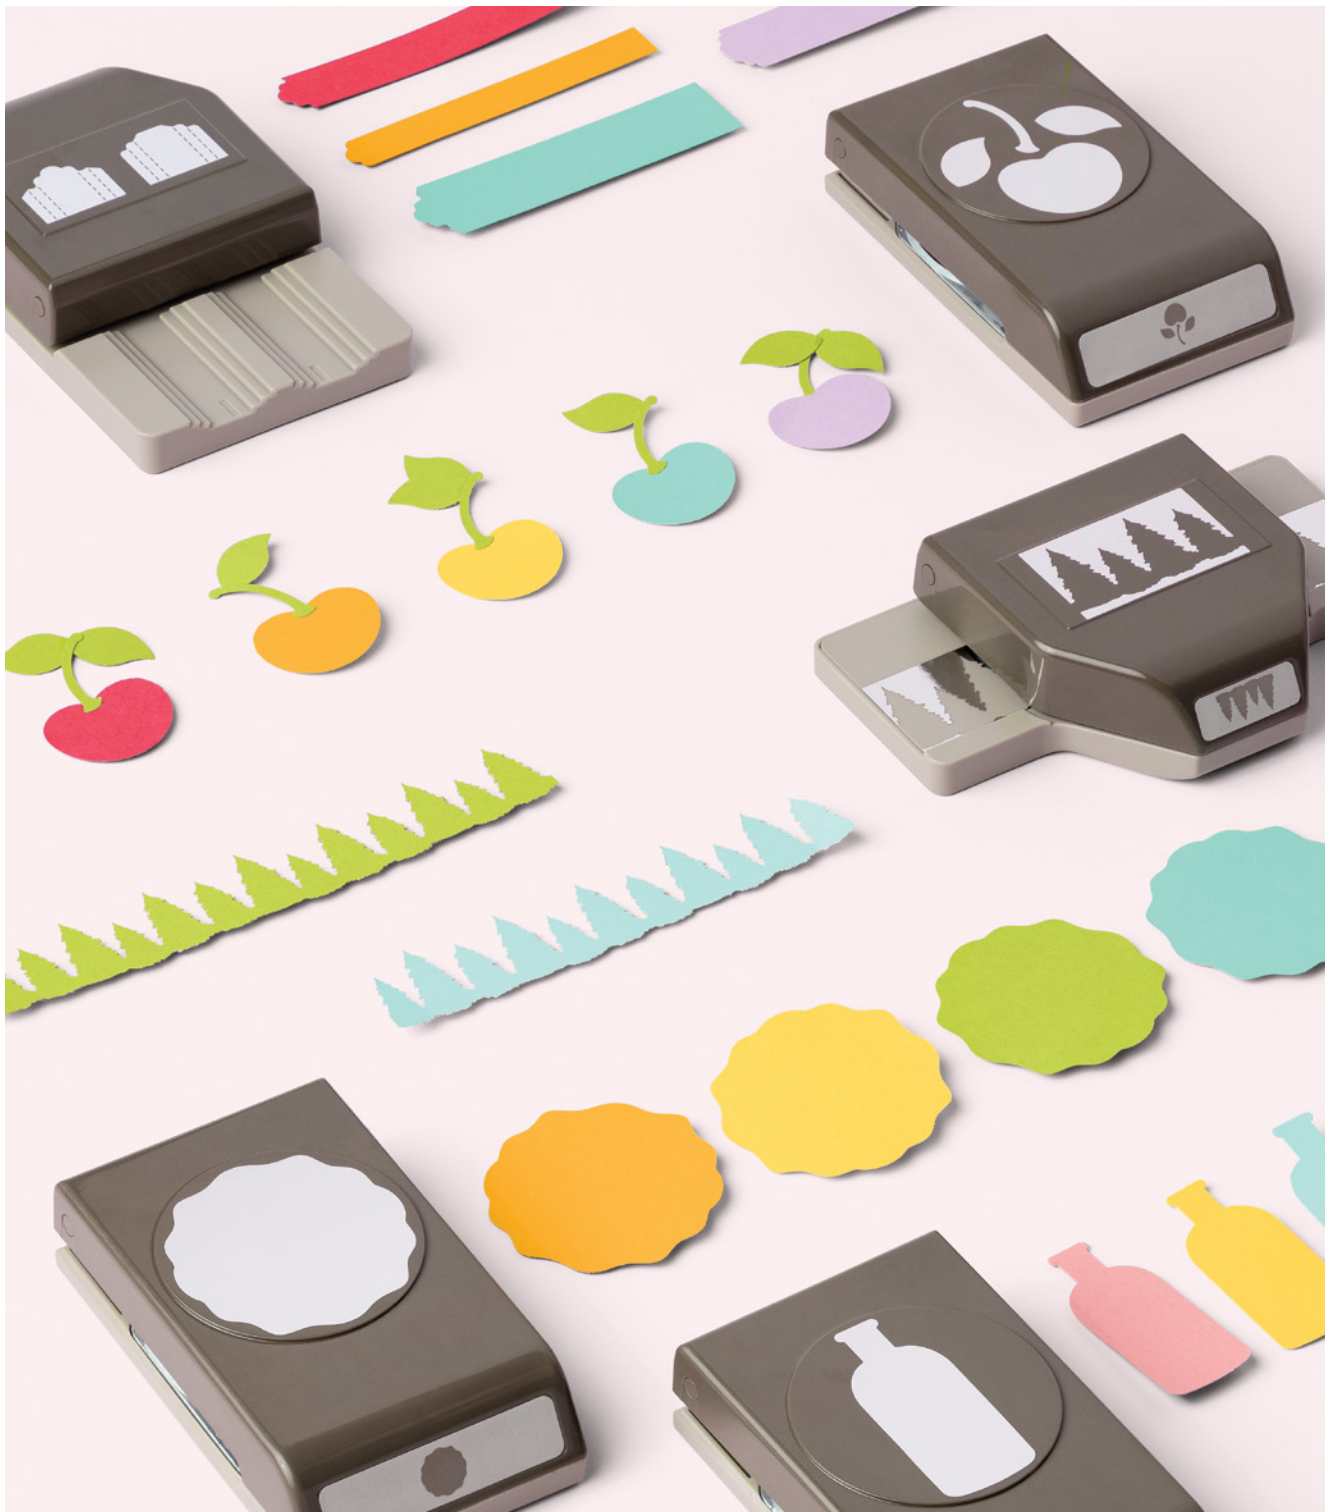

PUNCH PARTY

Save time and money when you purchase stamp sets and coordinating punches bundled together with a 10% discount. Want just the punches? Order them alone with the separate ordering information shown here. Punches that include measurements are shown smaller than 100%. All other punches are shown at 100%.