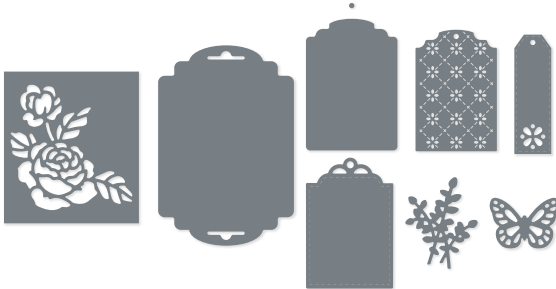

N DESIGNER TAGS • 159165 | 39,00 € | £30.00
9 dies. Largest die: 2-5/8" x 3-7/8" (6.7 x 9.8 cm).
See these dies in use on p. 26.