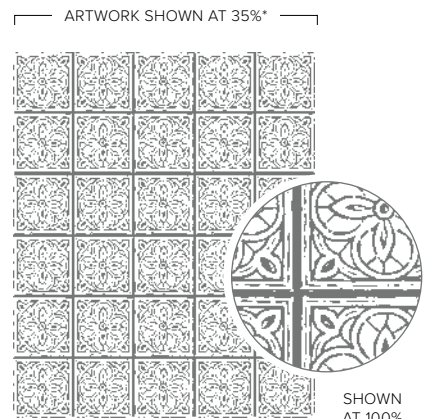

TIMELESS TILES
157877 | 22,00 € | £17.00
1 cling stamp (suggested clear block: f)