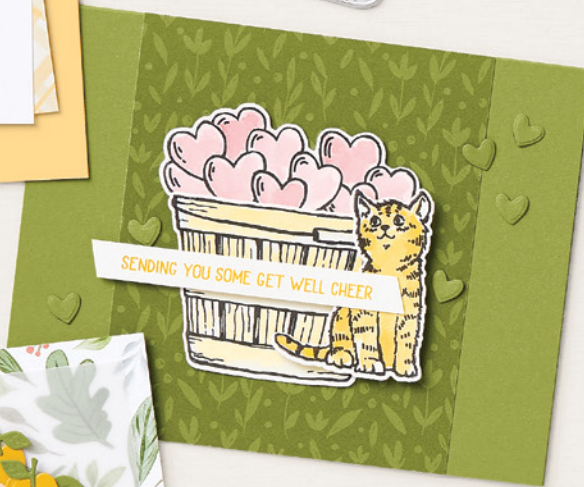

thanks for
PUDDING
up with me

it might sound CHEESY,
but I think you're GRATE!