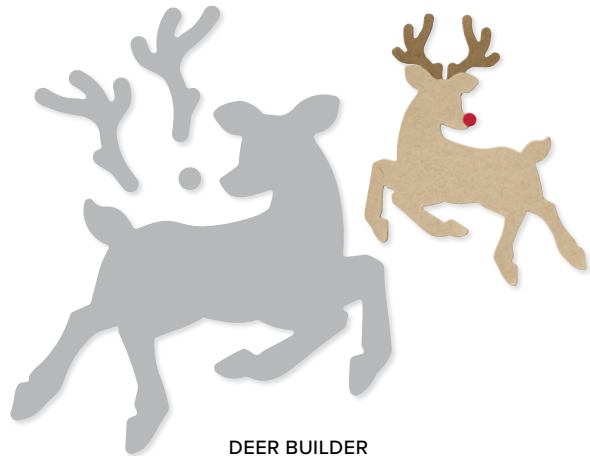

DEER BUILDER
156390 | 23,00 € | £18.00