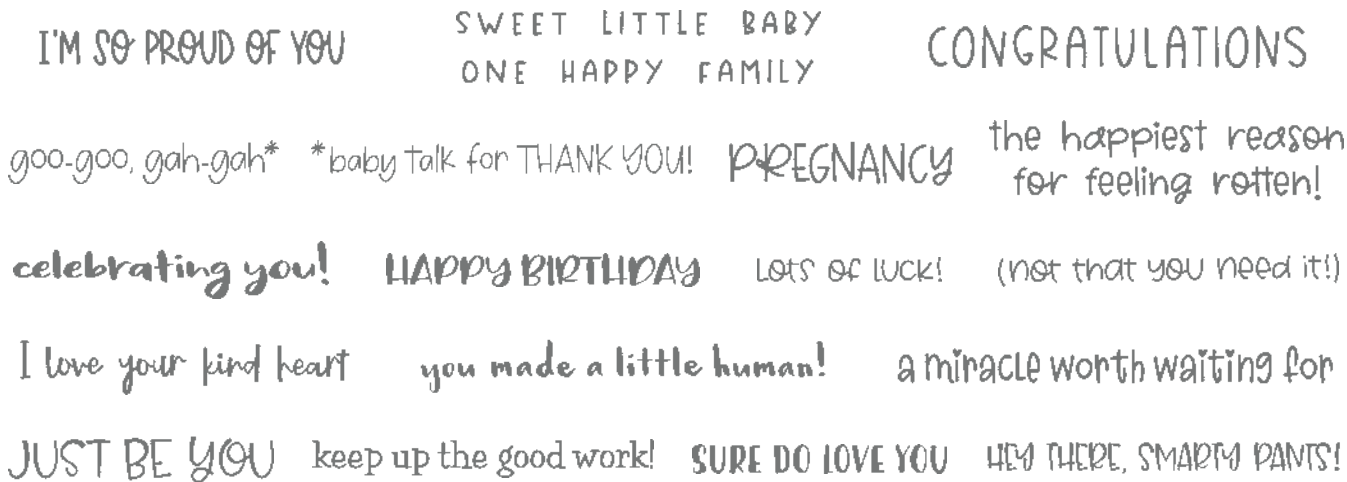

ONE HAPPY FAMILY • 155474 | 26,00 € | £20.00
18 cling stamps (suggested clear blocks: c, g) •