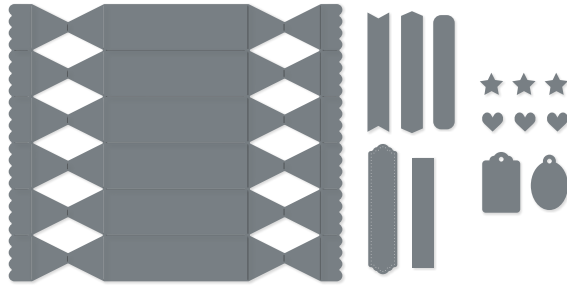

N CRACKER & TREAT BOX • 159182 | 44,00 € | £34.00
10 dies. Assembled box: 5-3/4" x 1-1/4" (14.6 x 3.2 cm).
See these dies in use on p. 45.