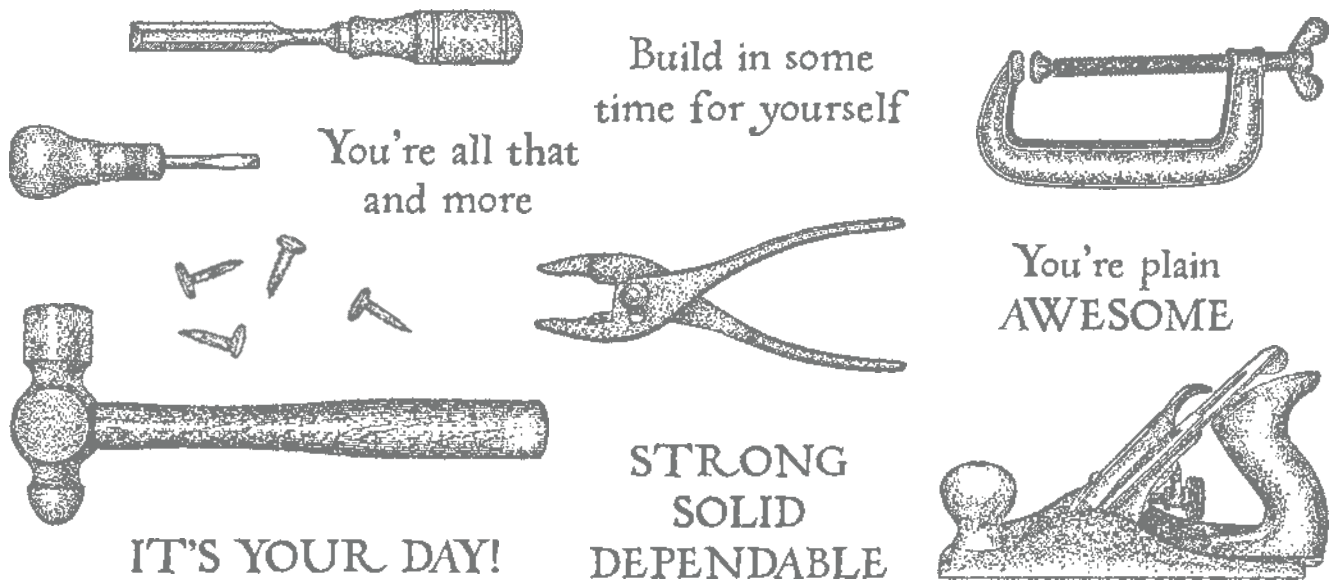

*The BAMBOO that bends  
 is STRONGER than the OAK  
 that BREAKS*  
 -JAPANESE PROVERB

*GRATEFUL  
 for all that you do*

*Sending  
 CARING  
 thoughts*

BAMBOO BEAUTY • 155478 | 26,00 € | £20.00  
 10 ablösbare Stempel (Empfohlene transparente Blöcke: a, c, d, e)