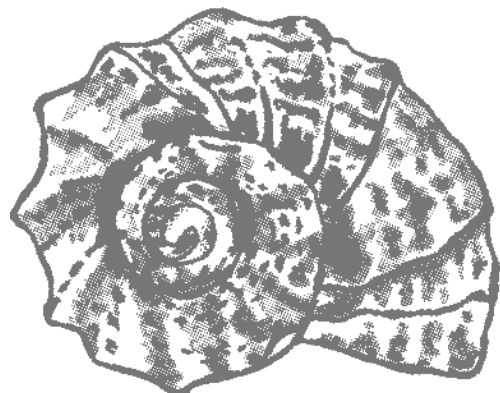

Wenn
DU MAL
Meer
WILLST

DU BIST
einzigartig
UND
WIRKLICH
ein Schatz

ALLES LIEBE UND
einen wunderbaren Tag

FREUNDE
SIND WIE Muscheln ...
DIE BESTEN BEHÄLT MAN
für immer

ALLERBESTE WÜNSCHE VON UNS