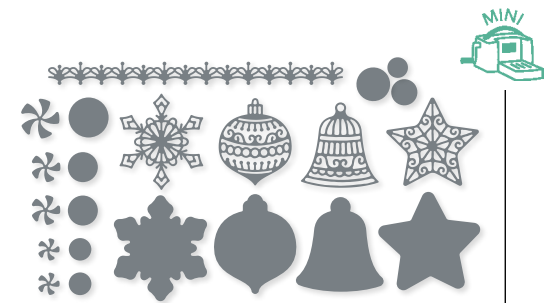

Bundled SAVINGS

Get more for less—more product, less cost—when you purchase one of our coordinated bundles. Our dies are designed to work with a Stampin' Cut & Emboss Machine (p. 12).

GINGERBREAD DIES • 156320 | 40,00 € | £31.00
20 dies. Largest die: 6-1/4" x 1/4" (15.9 x 6.4 cm).