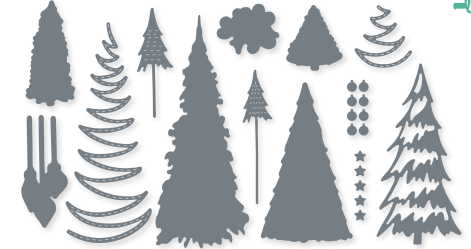

CHRISTMAS TREES DIES
156339 | 42,00 € | £33.00
13 dies. Largest die: 2" x 4-3/4" (5.1 x 12.1 cm).

10%
BUNDLED SAVINGS

WHIMSICAL TREES BUNDLE
156810 | ~~69,00 €~~ 62,00 € | ~~£53.00~~ £47.50
Cling • **EN** **FR** **DE**
Whimsical Trees Stamp Set (p. 25) + Christmas Trees Dies