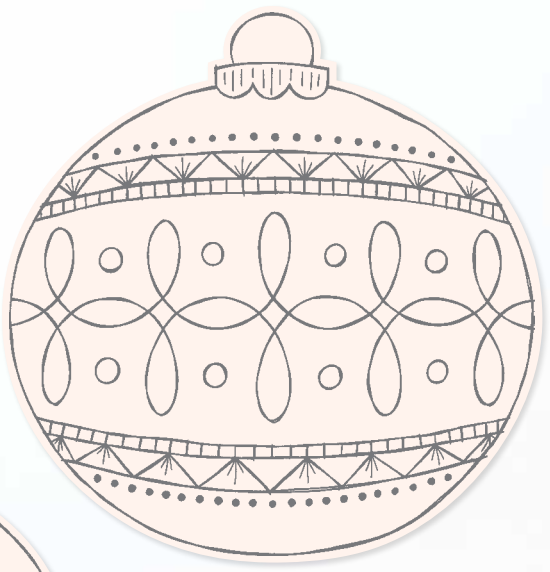

TO YOU & YOURS JOY

SENDING

TO:

FROM:

SO MUCH CHRISTMAS WISHING YOU A MERRY & BRIGHT