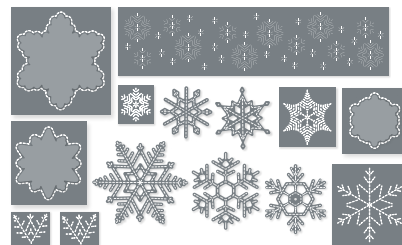

STITCHED SNOWFLAKES DIES
156455 | 41,00 € | £32.00
14 dies. Largest die: 6" x 1-1/2" (15.2 x 3.8 cm).

10%
BUNDLED SAVINGS

MERRY SNOWFLAKES BUNDLE
156792 | ~~66,00 €~~ 59,25 € | ~~£52,00~~ £46.75

Cling • **EN FR DE**
Merry Snowflakes Stamp Set (p. 13) + Stitched Snowflakes Dies