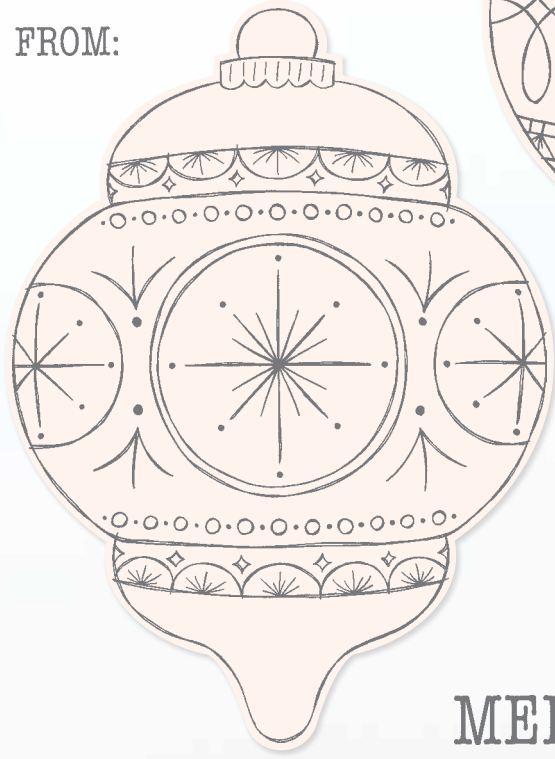

TO YOU & YOURS JOY

SENDING

TO:

FROM:

SO MUCH CHRISTMAS WISHING YOU A MERRY & BRIGHT