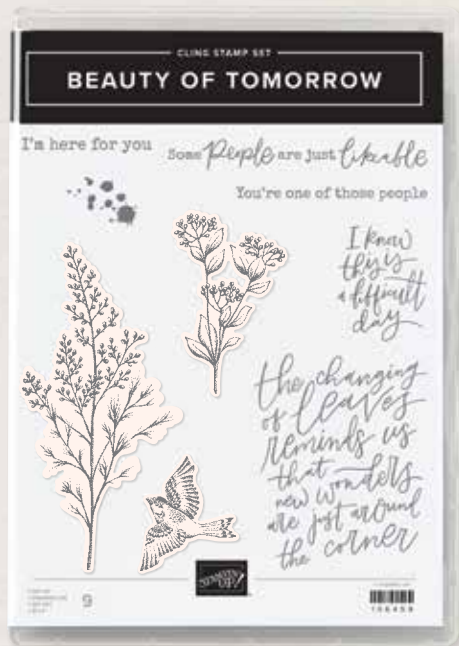

BLACKBERRY

Beauty

SUITE

Blackberry Beauty SUITE COLLECTION

156278 | 102,00 € | £78.50

Cling • **EN** **FR** **DE**

Suite collection includes one of each item listed on the next page.

BEAUTY OF TOMORROW
 156459 | 27,00 € | £20.00
 9 cling stamps
 (suggested clear blocks: c, e, g) • EN FR DE
 O Coordinates with Beautiful Leaves Dies