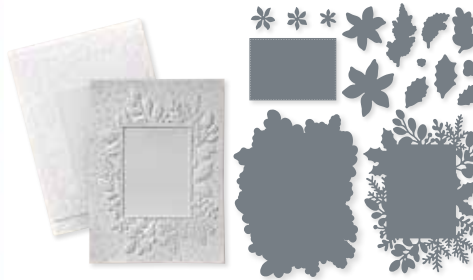

10%
BUNDLED SAVINGS

BRIGHT BAUBLES BUNDLE
156384 | ~~70,00 €~~ 63,00 € | ~~£54.00~~ £48.50
Cling • Bright Baubles Stamp Set (p. 40) + Delicate Baubles Dies

MERRIEST FRAMES HYBRID EMBOSSEING FOLDER
156385 | 47,00 € | £36.00
16 dies. Largest die: 5-1/2" x 4-1/4" (14 x 10.8 cm).
1 embossing folder. Embossing folder size:
4-1/2" x 6-1/4" (11.4 x 15.9 cm).