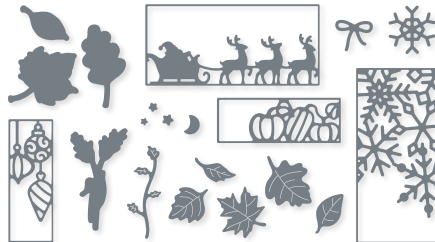

GIVING GIFTS DIES • 156563 | 38,00 € | £29.00
11 dies. Largest die: 3" x 1-1/2" (7.6 x 3.8 cm).