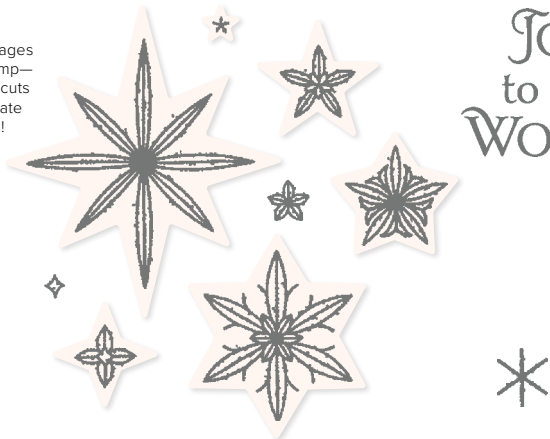

The STARS
are SHINING
BRIGHTLY

Twinkle Twinkle
Christmas Star

Multiple images
on one stamp—
the punch cuts
out separate
shapes!

Joy
to the
WORLD

CELEBRATE the WONDER!

Be MERRY & BRIGHT