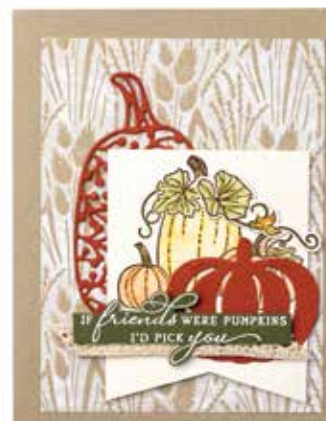

DETAILED PUMPKINS DIES
156477 | 35,00 € | £27.00
10 dies. Largest die: 3-1/4" x 2" (8.3 x 5.1 cm).

10%
BUNDLED SAVINGS

PRETTY PUMPKINS BUNDLE
156478 | 62,00 € 55,75 € | £47.00 £42.25
Cling • Pretty Pumpkins Stamp Set (p. 48) + Detailed Pumpkins Dies