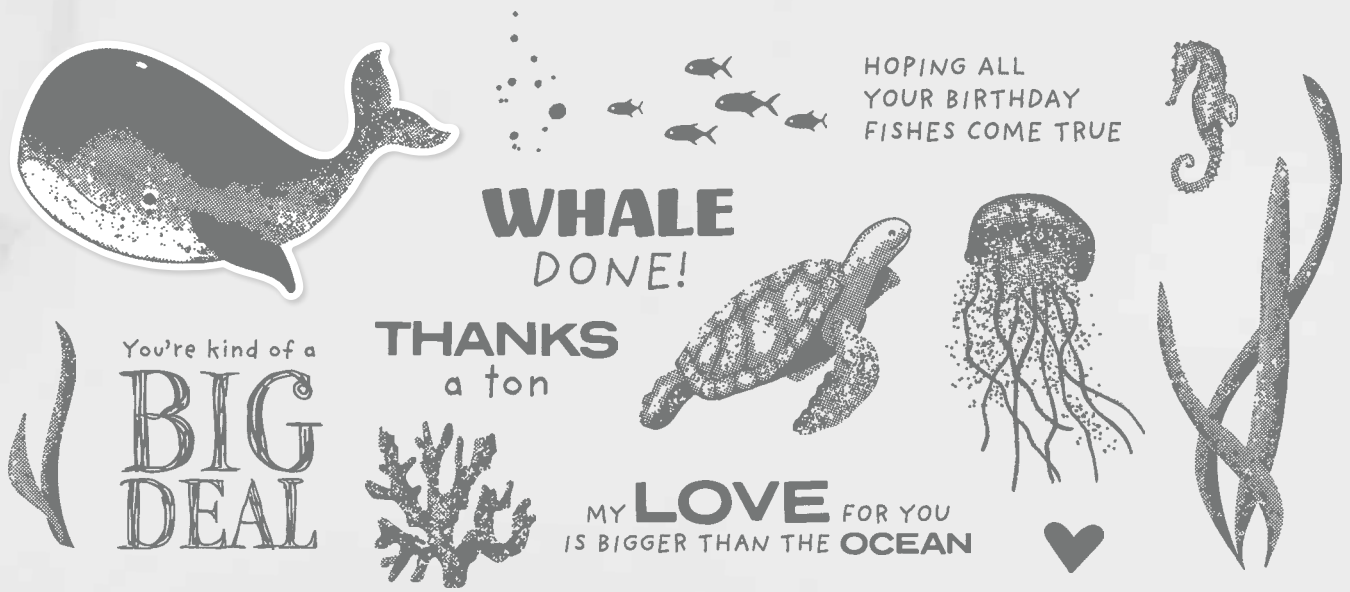

WHALE DONE • 158315 | 21,00 € | £16.00
15 photopolymer stamps (suggested clear blocks: a, b, c, d, g) • [EN] [FR] [DE]
O Coordinates with Whale Punch (p. 149)