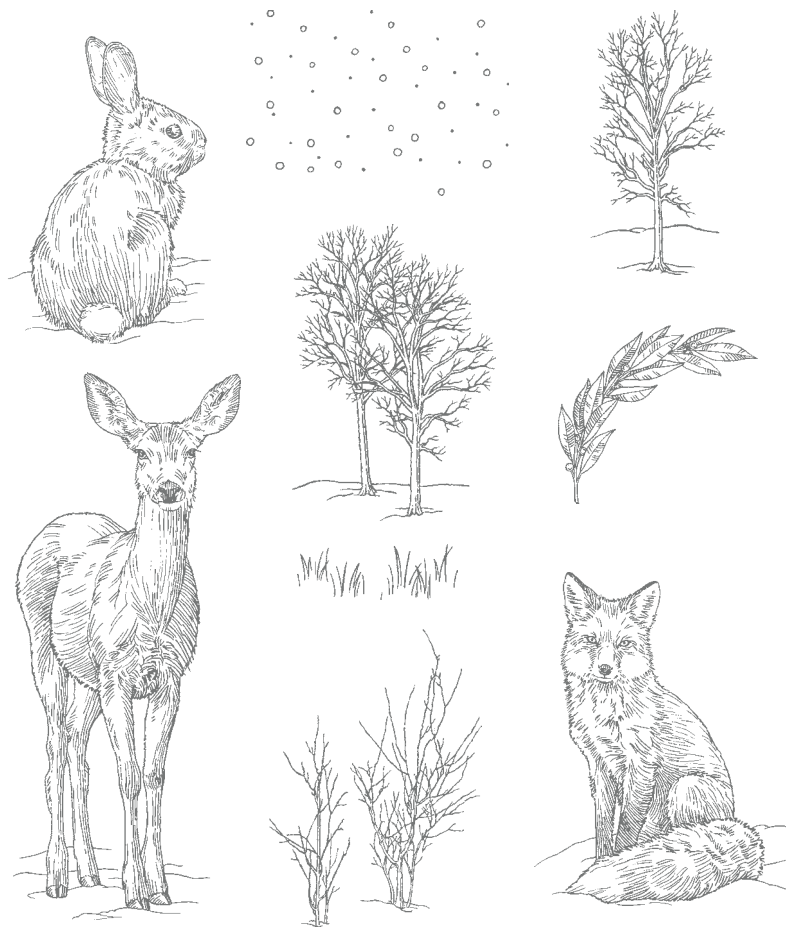

10%
BUNDLED SAVINGS

+

INSPIRED THOUGHTS BUNDLE
155529 | ~~62,00 €~~ | ~~£48,00~~ 55,75 € | £43.00

Cling • **EN FR DE**
Inspired Thoughts Stamp Set + Inspiring Canopy Dies (p. 160)

NATURE'S BEAUTY • 150528 | 25,00 € | £20.00