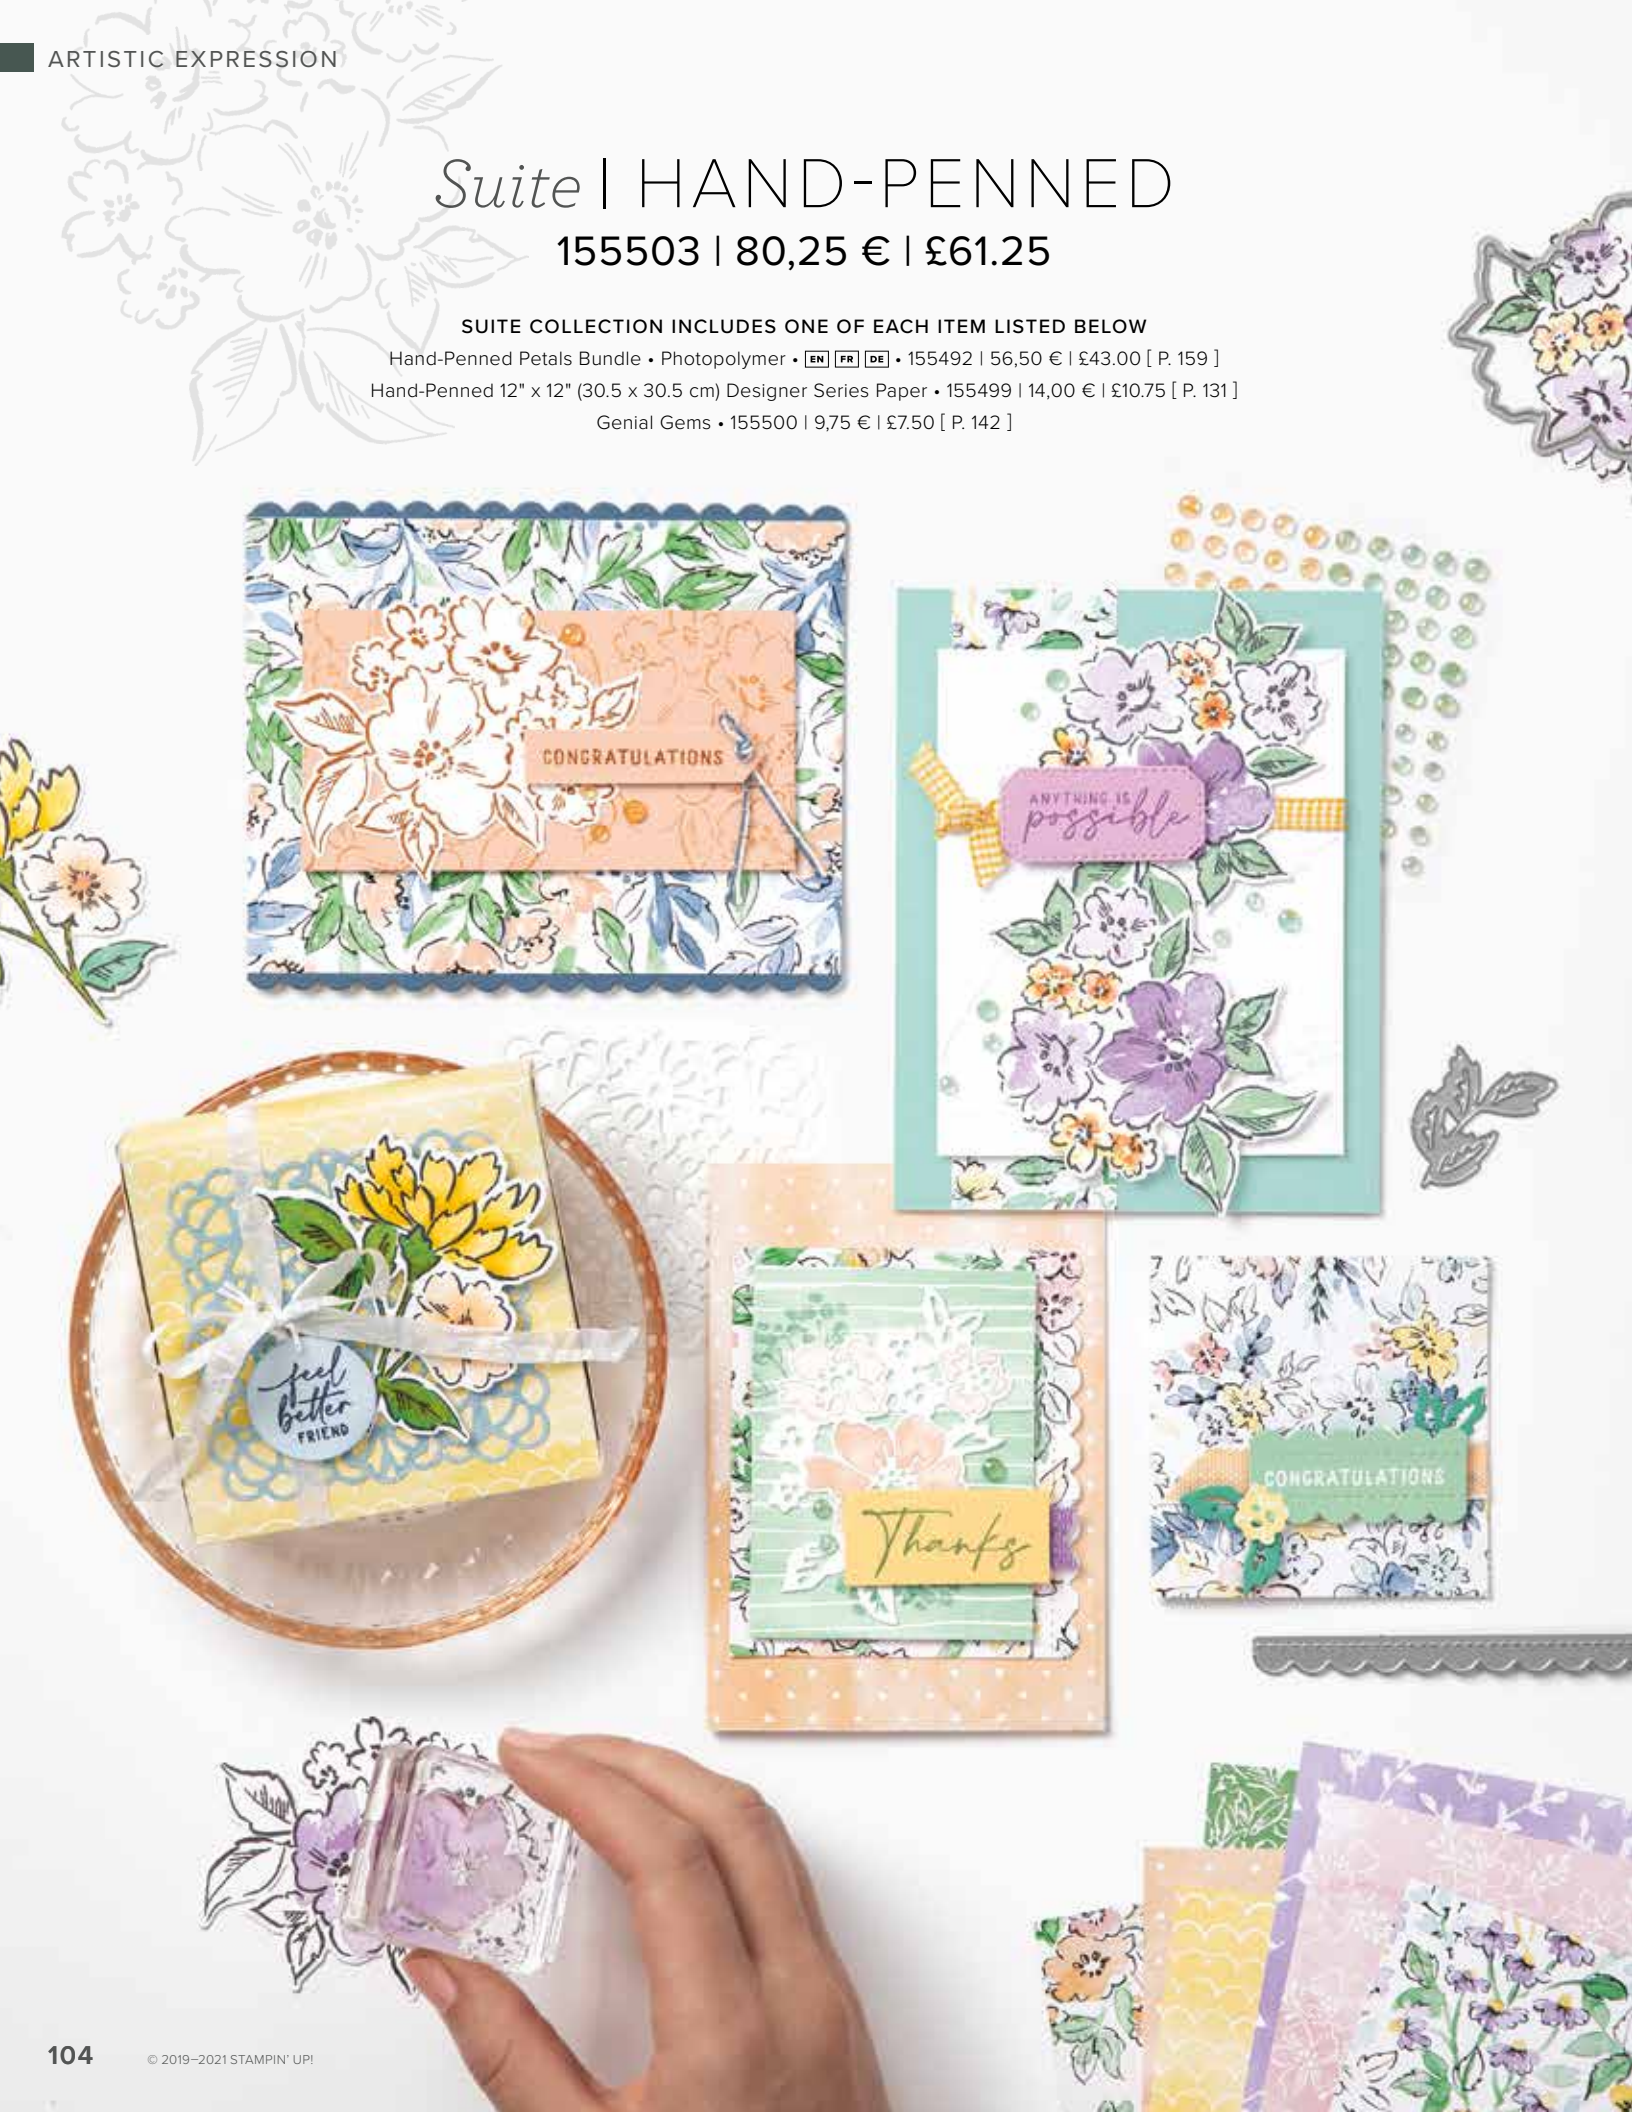

BEST YEAR • 152568 | 24,00 € | £19.00

11 cling stamps (suggested clear blocks: a, b, c, h) •

Suite | HAND-PENNED

155503 | 80,25 € | £61.25

SUITE COLLECTION INCLUDES ONE OF EACH ITEM LISTED BELOW

Hand-Penned Petals Bundle • Photopolymer •    • 155492 | 56,50 € | £43.00 [P. 159]

Hand-Penned 12" x 12" (30.5 x 30.5 cm) Designer Series Paper • 155499 | 14,00 € | £10.75 [P. 131]

Genial Gems • 155500 | 9,75 € | £7.50 [P. 142]

Love the look of this suite?
Take a look at the coordinating
Memories & More Card Pack.