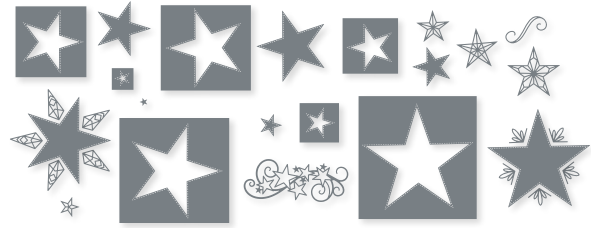

STITCHED STARS • 150653 | 46,00 € | £35.00
23 dies. Largest die: 3-7/8" x 3-7/8" (9.8 x 9.8 cm).
See these dies in use on p. 47.