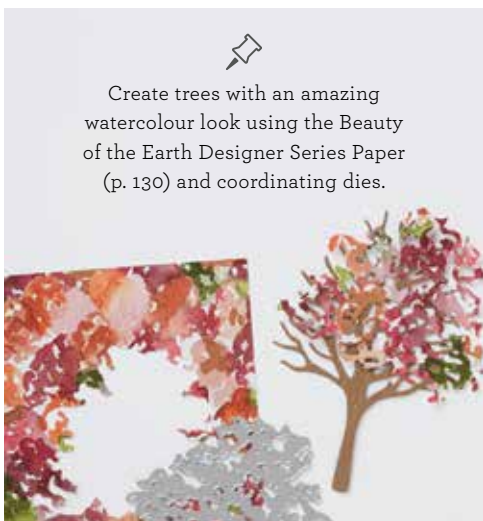

Beauty of the Earth 12" x 12" (30.5 x 30.5 cm) Designer Series Paper • 155841 | 14,00 € | £10.75 [P. 130]

Bark 3D Embossing Folder • 155431 | 12,00 € | £9.25 [P. 154]

Create trees with an amazing watercolour look using the Beauty of the Earth Designer Series Paper (p. 130) and coordinating dies.