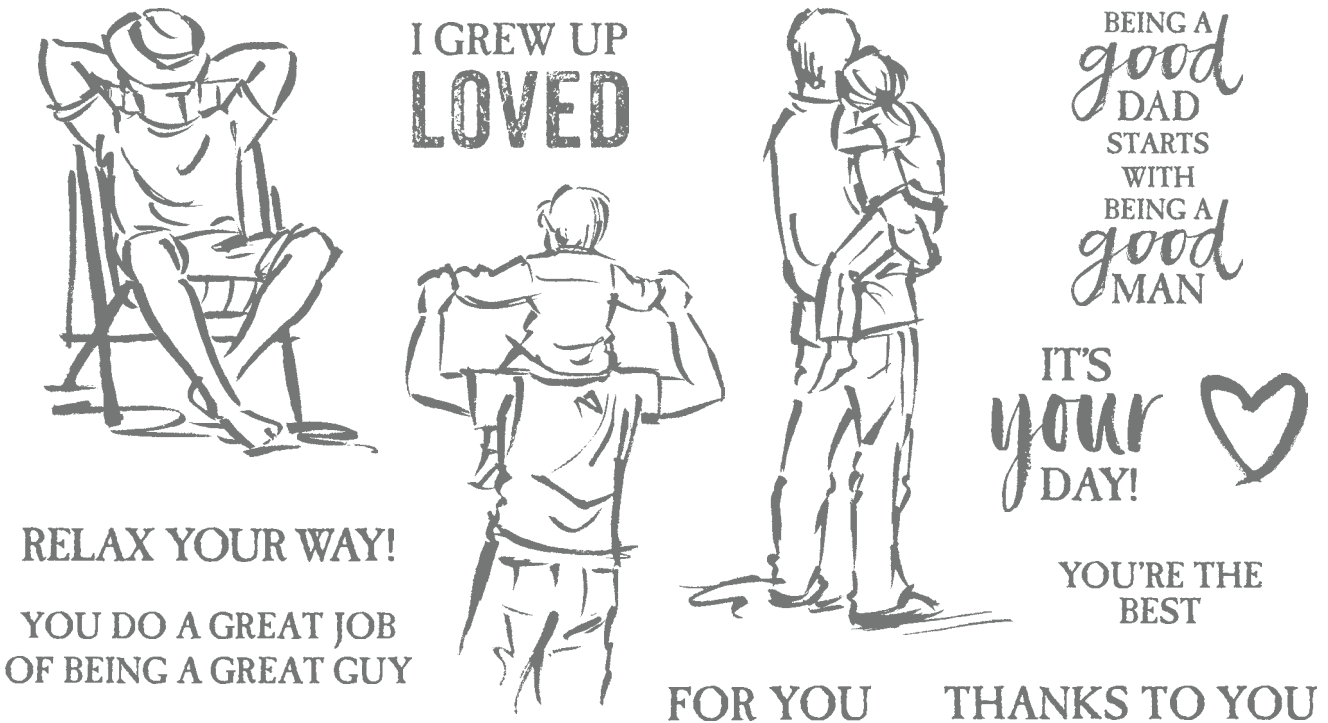

A GOOD MAN • 149270 | 29,00 € | £22.00
12 cling stamps (suggested clear blocks: b, d, e, g) • **EN FR DE**