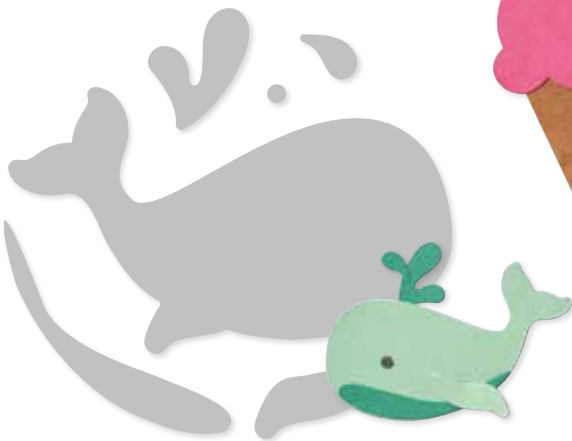

TAILORED TAG
145667 | 22,00 € | £17.00

TULIP BUILDER
151295 | 22,00 € | £17.00

WHALE
152699 | 22,00 € | £17.00

ICE CREAM CONE BUILDER
154241 | 22,00 € | £17.00

SNOWMAN BUILDER
150643 | 22,00 € | £17.00

BANNERS PICK A PUNCH
153608 | 28,00 € | £21.00