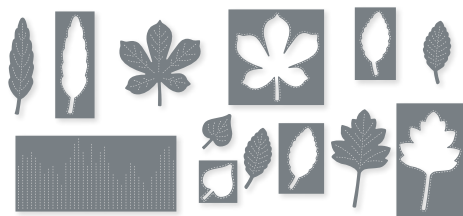

STITCHED LEAVES • 153567 | 42,00 € | £33.00
13 dies. Largest die: 4-15/16" x 2-5/16" (12.5 x 5.9 cm).
Coordinates with Love of Leaves Stamp Set (p. 115).