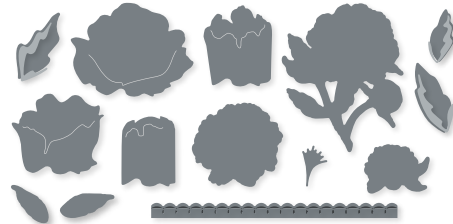

PEONY • 152701 | 48,00 € | £37.00
17 dies. Largest die: 3-1/4" x 3-11/16" (8.3 x 9.4 cm).
Coordinates with Prized Peony Stamp Set (p. 73).