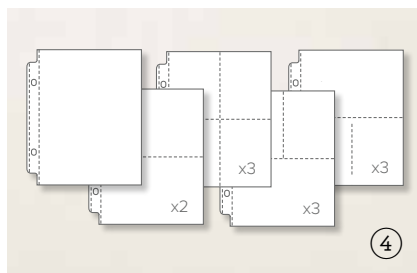

MEMORIES & MORE

N 1. WHAT A YEAR MEMORIES & MORE CARD PACK • 155662 | 12,00 € | £9.25

52 total cards and 4 sticker sheets. 26 3" x 4" (7.6 x 10.2 cm) cards (2 each of 13 double-sided designs). 26 4" x 6" (10.2 x 15.2 cm) cards (2 each of 13 double-sided designs). Basic Gray, Bumblebee, Evening Evergreen, Pale Papaya, Polished Pink, Pool Party, Poppy Parade.

2. BASIC BLACK 6" X 8" (15.2 X 20.3 CM) ALBUM • 144203 | 12,25 € | £9.25

Heavyweight cover. 8-3/8" x 8-11/16" x 2-1/16" (21.3 x 22.1 x 5.2 cm) ring binder. Use with Variety Pack 6" x 8" (15.2 x 20.3 cm) Photo Pocket Pages (sold separately).

N 3. HAND-PENNED MEMORIES & MORE CARD PACK • 155505 | 12,00 € | £9.25

50 total cards and 4 sticker sheets. 36 3" x 4" (7.6 x 10.2 cm) cards (2 each of 18 double-sided designs). 14 4" x 6" (10.2 x 15.2 cm) cards (2 each of 7 double-sided designs). Coordinates with Hand-Penned Suite (p. 104–105). Basic Black, Blushing Bride, Cinnamon Cider, Daffodil Delight, Garden Green, Highland Heather, Mint Macaron, Misty Moonlight, Pale Papaya, Pool Party.

4. VARIETY PACK 6" X 8" (15.2 X 20.3 CM) PHOTO POCKET PAGES • 144205 | 7,50 € | £5.50

Polypropylene page protectors. Photo safe. 12 pages: 5 different designs. Use with Basic Black 6" x 8" (15.2 x 20.3 cm) Album (sold separately).

N 5. HAND-PENNED MEMORIES & MORE CARDS & ENVELOPES • 155501 • 12,00 € | £9.25

20 scored cards and envelopes with white foiling. Coordinates with Hand-Penned Suite (p. 104–105). Basic Black, Garden Green, Pale Papaya, Pool Party.

6. ASSORTED MEMORIES & MORE CARDS & ENVELOPES • 159234 | 12,75 € | £9.75

20 card bases and envelopes: 10 small 3" x 4" (7.6 x 10.2 cm) and 10 large 4" x 6" (10.2 x 15.2 cm). Acid free, lignin free. Basic White.

Add cards from Memories & More Card Packs to these card bases for simple cardmaking.