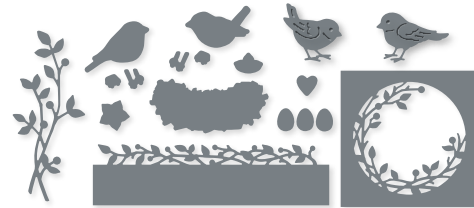

BIRDS & MORE • 152721 | 41,00 € | £32.00
16 dies. Largest die: 3" x 3" (7.6 x 7.6 cm).
Coordinates with Birds & Branches Stamp Set (p. 108).