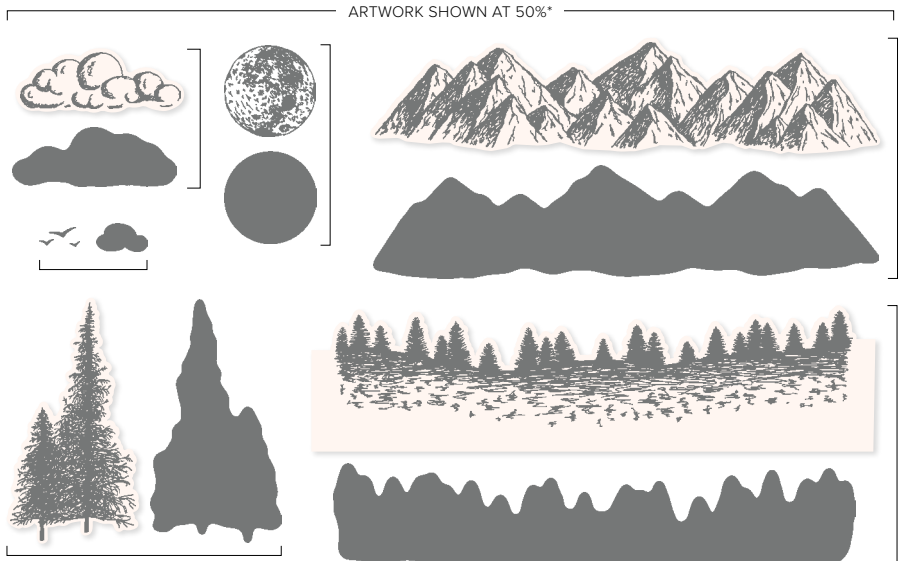

MOUNTAIN AIR • 151610 | 24,00 € | £19.00
7 photopolymer stamps (suggested clear blocks: a, c, d, i)
O Coordinates with Majestic Mountain Dies (p. 164)