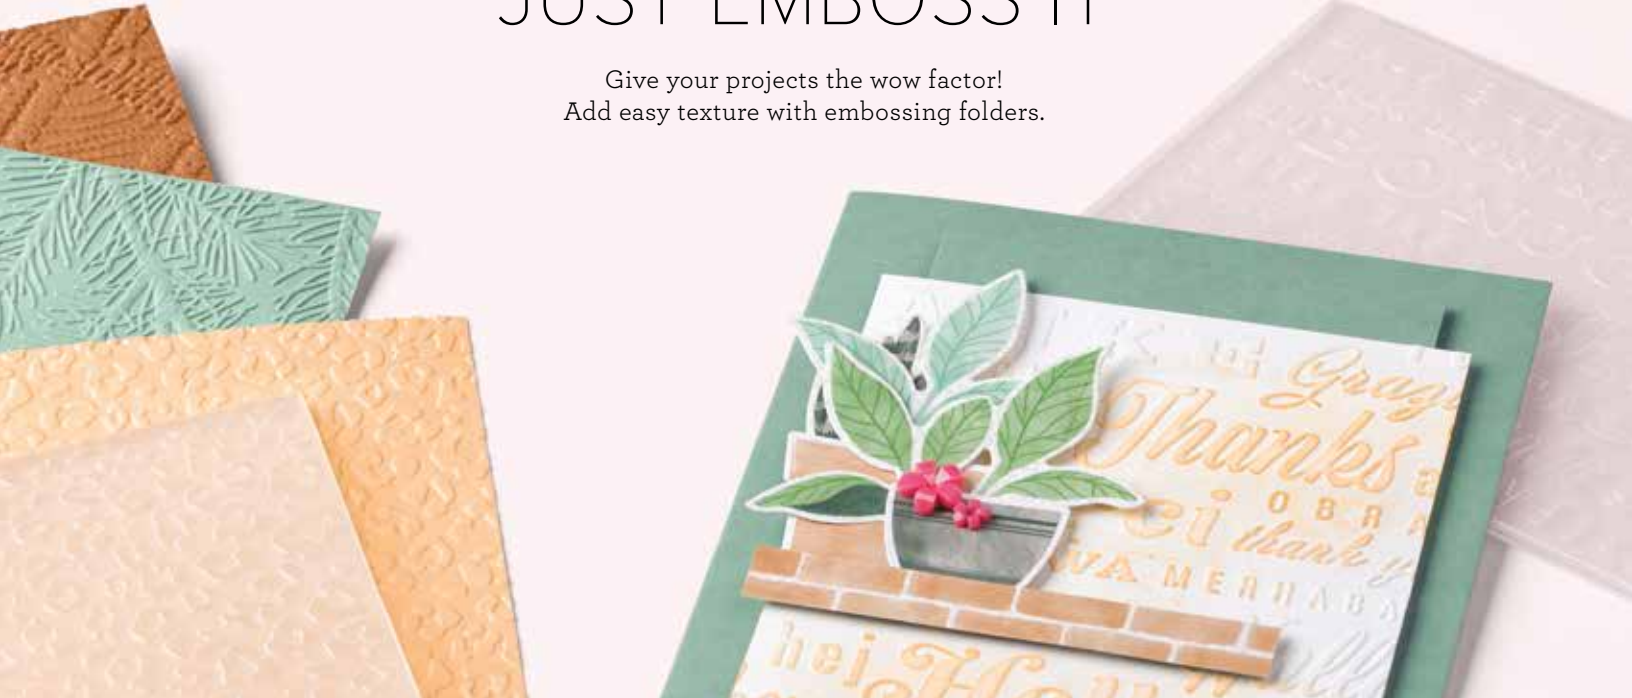

JUST EMBOSS IT

Give your projects the wow factor!
Add easy texture with embossing folders.

N ANIMAL PRINT
155429 | 9,00 € | £7.00
6-1/4" x 4-1/2" (15.9 x 11.4 cm)
Coordinates with In the Wild Suite
(p. 44–45)