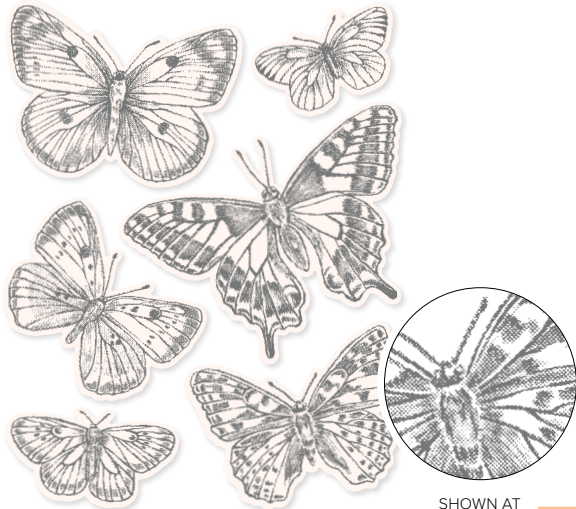

SHOWN AT
100%

BUTTERFLY BRILLIANCE • 155092 | 21,00 € | £16.00

1 cling stamp (suggested clear block: f)
O Coordinates with Brilliant Wings Dies (p. 158)

**DIST
INK
TIVE™**