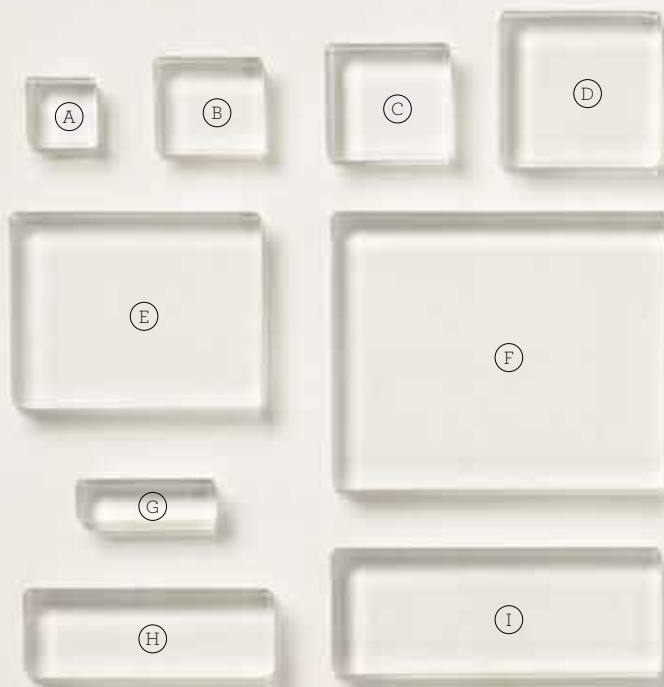

STAMPIN' ACCESSORIES

CLEAR BLOCKS (A-I)

Acrylic blocks for cling and photopolymer stamps. See block size recommendations throughout the catalogue.

10%
BUNDLED SAVINGS

CLEAR BLOCK BUNDLE (A-I)

118491 | ~~97,50 €~~ | ~~£74.50~~

87,75 € | £67.00

Includes 1 each of clear block in a convenient set.

BLOCK A • 118487

5,00 € | £3.75

1-3/16" x 1-1/4"
(3 x 3.2 cm)

BLOCK B • 117147

7,50 € | £5.50

1-5/8" x 1-15/16"
(4.1 x 4.9 cm)

BLOCK C • 118486

8,50 € | £6.50

2" x 2-1/4"
(5.1 x 5.7 cm)

BLOCK D • 118485

10,50 € | £8.00

2-7/8" x 2-11/16"
(7.3 x 6.8 cm)

BLOCK E • 118484

14,50 € | £11.25

3-7/16" x 4-7/16"
(8.7 x 11.3 cm)

BLOCK F • 118483

21,00 € | £16.00

4-7/8" x 6"
(12.4 x 15.2 cm)

BLOCK G • 118489

5,50 € | £4.25

2-1/2" x 3/4"
(6.4 x 1.9 cm)

BLOCK H • 118490

10,50 € | £8.00

4-7/16" x 1-5/8"
(11.3 x 4.1 cm)

BLOCK I • 118488

14,50 € | £11.25

5-7/8" x 2-1/4"
(14.9 x 5.7 cm)

1. GRID PAPER • 130148 | 15,25 € | £11.75

Protect your workspace. Use as scrap paper and ruler. 100 sheets. 11" x 17" (28 x 43 cm). See p. 144 for Small Grid Paper that fits the Stamparatus.

2. STAMPIN' SCRUB® • 126200 | 22,00 € | £17.00

Washable, plush, black fibre scrub pads. Use with Stampin' Mist® Stamp Cleaner (sold separately). Each pad: 7" x 7" (17.8 x 17.8 cm).

3. STAMPIN' MIST STAMP CLEANER

153648 | 13,25 € | £10.25

Lightly scented. 8 fl. oz. (237 ml).

4. CLEAR BLOCK STORAGE CADDY

120279 | 21,00 € | £16.00

Protect your clear blocks; carry them anywhere! Holds one of each block size. Removable insert protects blocks when lid is closed. Blocks sold separately. 8-1/16" x 10-5/8" x 1-3/16" (20.5 x 27 x 3 cm).

5. STAMPIN' PIERCE MAT

126199 | 6,00 € | £4.75

Protect work surfaces as you pierce paper. Also get even pressure and ink coverage with photopolymer stamps. Buy 1 for piercing and 1 for stamping. 1 mat. 6-1/2" x 9-1/2" (16.5 x 24.1 cm).

6. SIMPLY SHAMMY • 147042 | 9,75 € | £7.50

Reusable mat makes stamp cleaning easy. Just add water and wipe the stamps on the shammy. No lint, no chemicals—just clean! Portable 5" x 7" (12.7 x 17.8 cm) size fits neatly in a Standard Stamp Case.

7. STANDARD STAMP CASES

119105 | 9,75 € | £7.50

Storage cases to organise your stamp sets and accessories. 7-1/2" x 5-1/2" x 5/8" (19 x 14 x 1.6 cm). 4 cases.