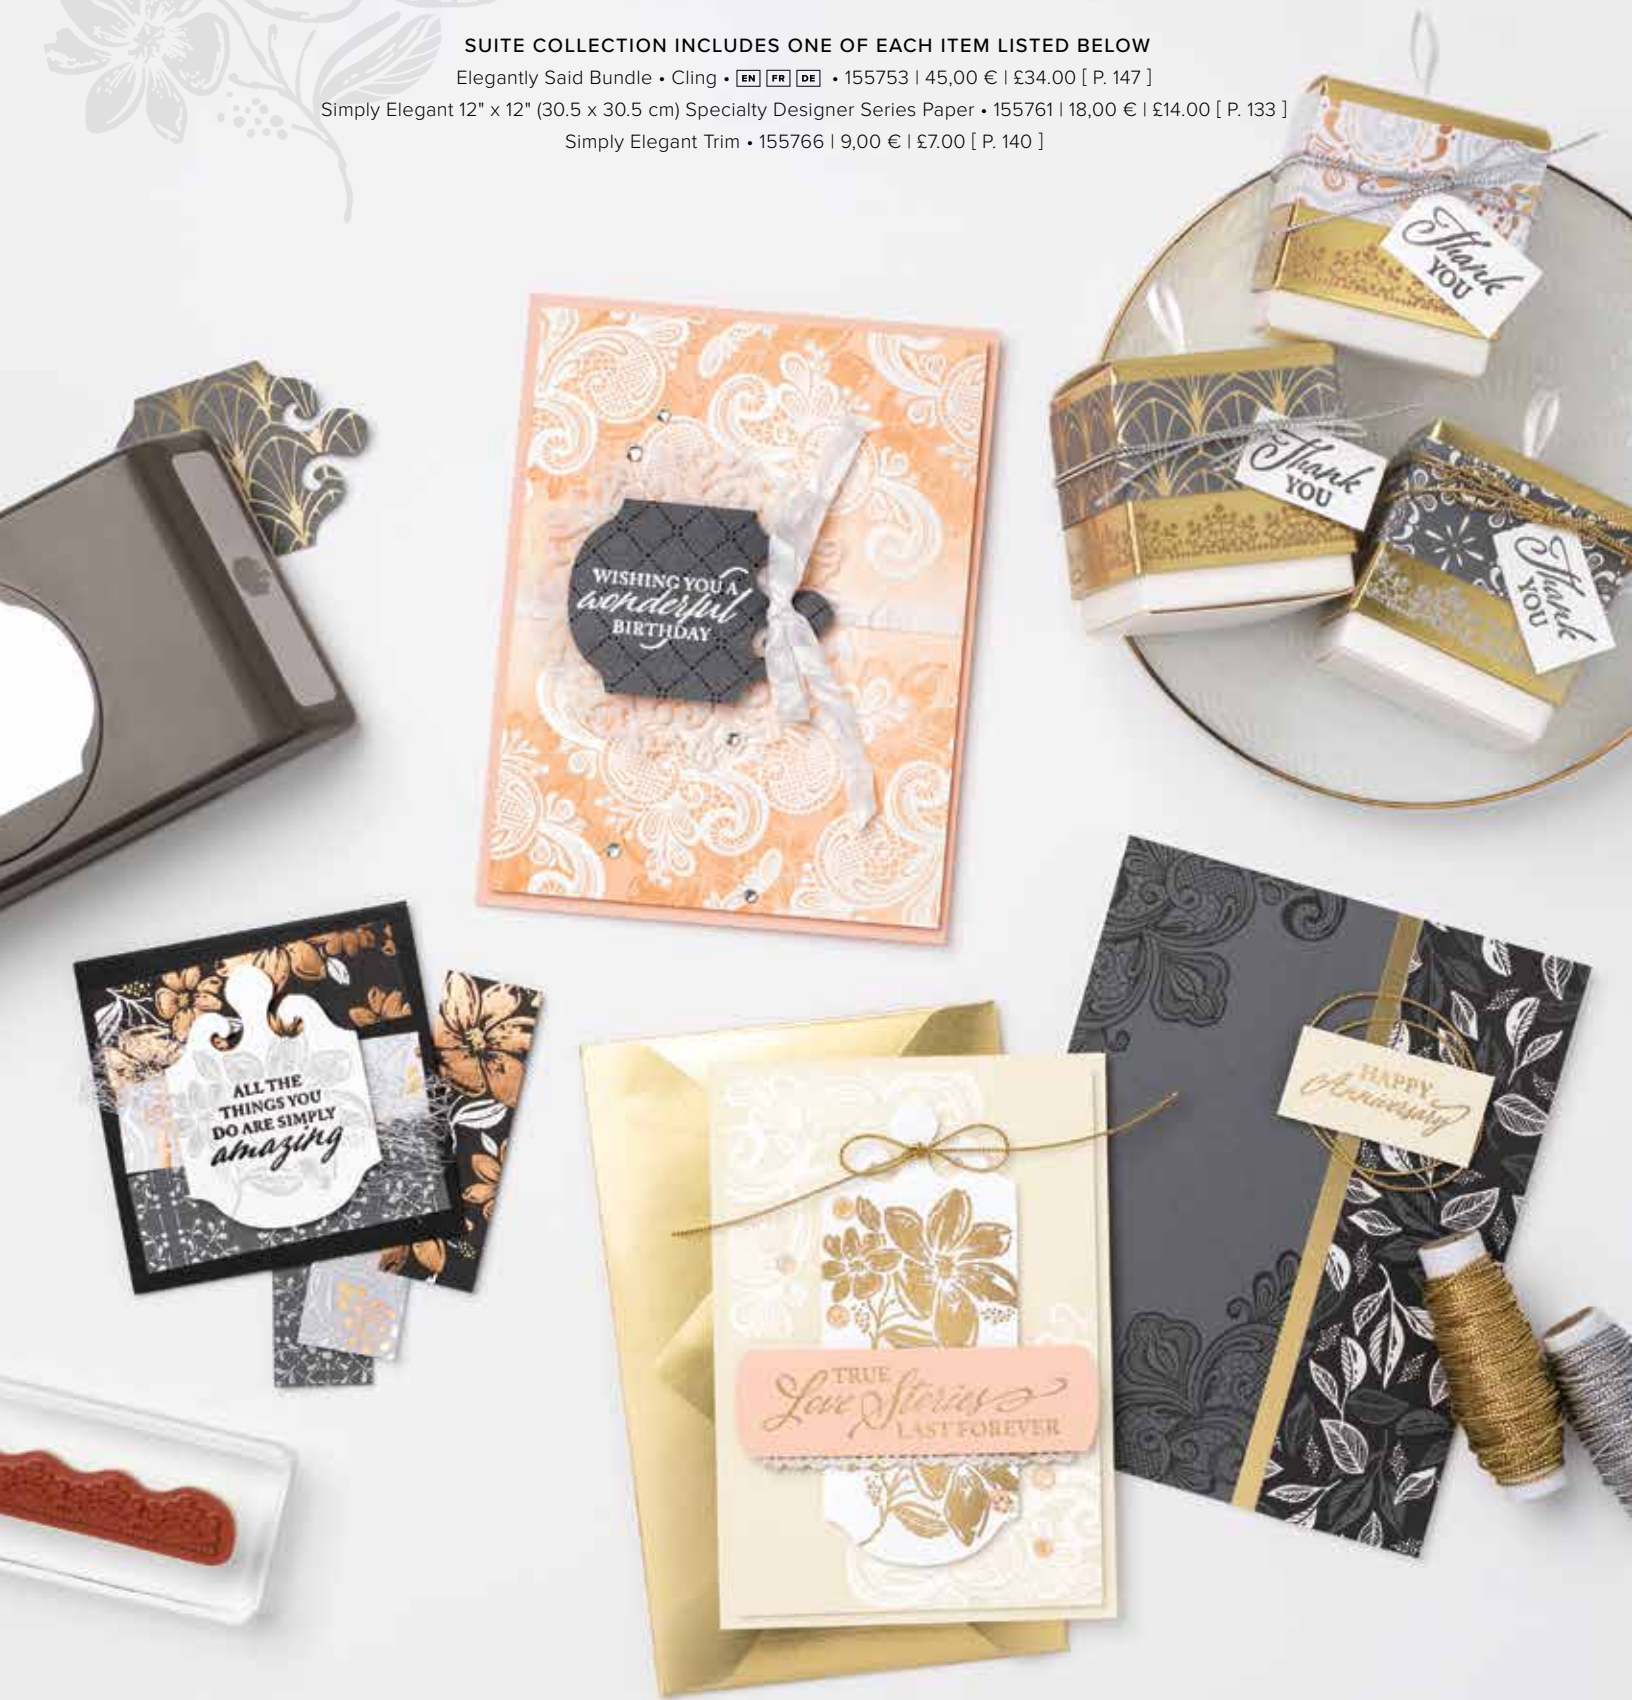

Elegantly Said Bundle • Cling • EN | FR | DE • 155753 | 45,00 € | £34.00 [P. 147]

Simply Elegant 12" x 12" (30.5 x 30.5 cm) Specialty Designer Series Paper • 155761 | 18,00 € | £14.00 [P. 133]

Simply Elegant Trim • 155766 | 9,00 € | £7.00 [P. 140]