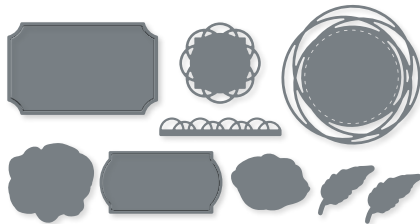

PAINTED LABELS • 151605 | 42,00 € | £33.00
9 dies. Largest die: 3-1/4" x 2-1/16" (8.3 x 5.2 cm).
Coordinates with Painted Poppies Stamp Set (p. 24).