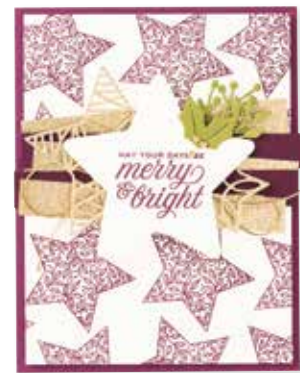

N LAYERING HUGS
155860 | 34,00 € | £26.00
8 dies. Largest die: 4" x 2-3/4" (10.2 x 7 cm).

N PEACH • 155829 | 28,00 € | £21.00
17 dies. Largest die: 2-7/8" x 2-1/8"
(7.3 x 5.4 cm).

N CHRISTMAS TRIMMINGS
155561 | 33,00 € | £25.00
15 dies. Largest die: 2-7/8" x 2-7/8"
(7.3 x 7.3 cm).

10% BUNDLED SAVINGS

N SENDING HUGS BUNDLE
155859 | ~~59,00 €~~ + ~~£46.00~~ 53,00 € | £41.25
Cling
Sending Hugs Stamp Set (p. 19)
+ Layering Hugs Dies

10% BUNDLED SAVINGS

N SWEET AS A PEACH BUNDLE
155823 | ~~50,00 €~~ + ~~£38.00~~ 45,00 € | £34.00
Photopolymer • **EN** **FR** **DE**
Sweet As a Peach Stamp Set (p. 61)
+ Peach Dies

10% BUNDLED SAVINGS

N TIDINGS & TRIMMINGS BUNDLE
155716 | ~~55,00 €~~ + ~~£42.00~~ 49,50 € | £37.75
Photopolymer • **EN** **FR** **DE**
Tidings & Trimmings Stamp Set (p. 89)
+ Christmas Trimmings Dies