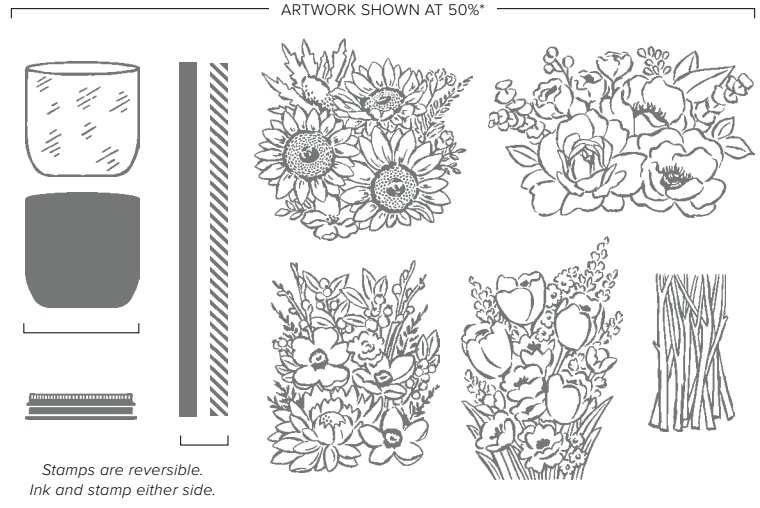

REVERSIBLES

Expand your horizons with Reversibles™ stamps—specialised photopolymer stamps you can stamp using both sides!

JAR OF FLOWERS • 152515 | 28,00 € | £21.00
9 photopolymer stamps (suggested clear blocks: b, d, e) • Two-Step
O Coordinates with Jar Punch (p. 150)