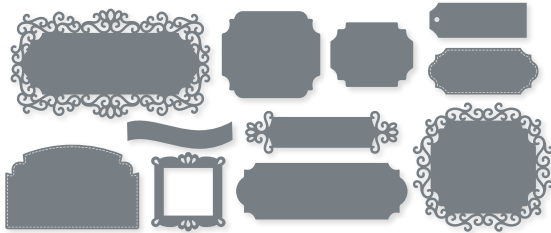

ORNATE FRAMES • 150664 | 41,00 € | £32.00
11 dies. Largest die: 3-1/8" x 1-5/8" (7.9 x 4.1 cm).