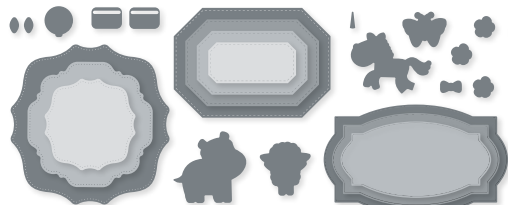

HIPPO & FRIENDS • 153585 | 44,00 € | £33.00
25 dies. Largest die: 3-1/2" x 3-1/2" (8.9 x 8.9 cm).
Coordinates with Hippo Happiness Stamp Set (p. 62).