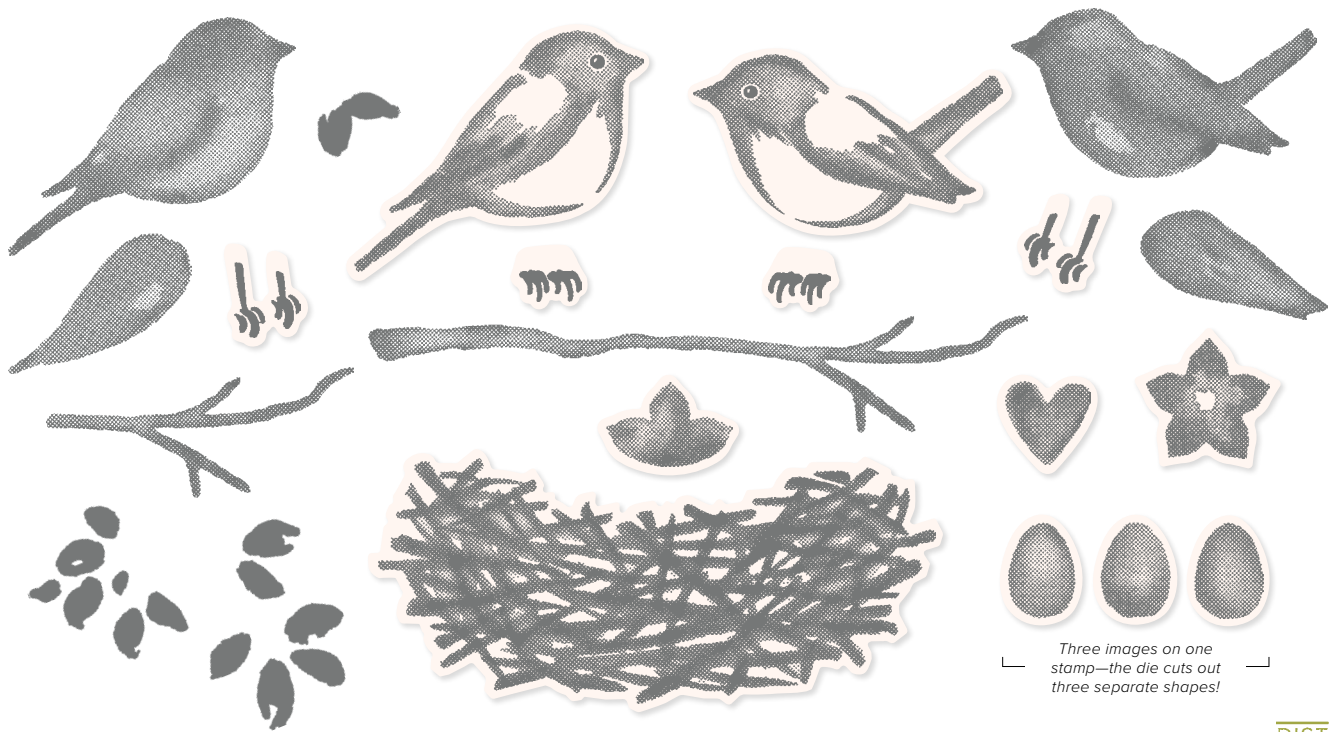

BIRDS & BRANCHES • 158281 | 22,00 € | £17.00

19 photopolymer stamps (suggested clear blocks: a, b, c, h) • Two-Step
○ Coordinates with Birds & More Dies (p. 162)